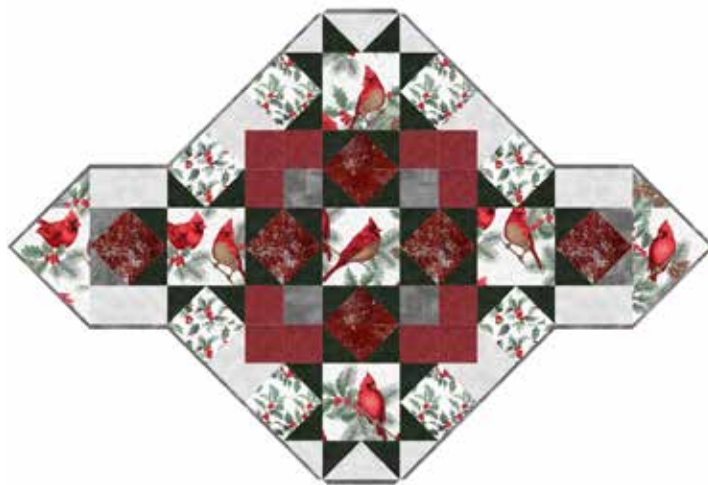

AMAZE ME

Finished Table Topper: 24" x 36"

Table topper design by the Fabric Addict, featuring Christmas Splendor.

A unique design to dress up any tablescape with holiday cheer!

Silver Colorway

Black Colorway

Ivory Colorway

SILVER COLORWAY

G8555 78S-Scarlet Silver	W7775 441S-Winter Cherry Silver
G8555 166S-Evergreen Silver	W7778 441S-Winter Cherry Silver
W5363 78S-Scarlet Silver	W7783 76S-Pewter Slvr

W7784 176S-Ice Silver

BLACK COLORWAY

W7776 4G-Black Gold	W7782 4G-Black Gold
W7778 60G-Hunter Gld	W7783 166G-Evergreen Gold
W7779 60G-Hunter Gld	W7783 403G-Cherry Gld

W7784 47G-Gold Gold

IVORY COLORWAY

W5363 47G-Gold Gold	W7778 22G-Ivory Gold
W7776 22G-Ivory Gold	W7782 60G-Hunter Gld
W7777 22G-Ivory Gold	W7783 4G-Black Gold