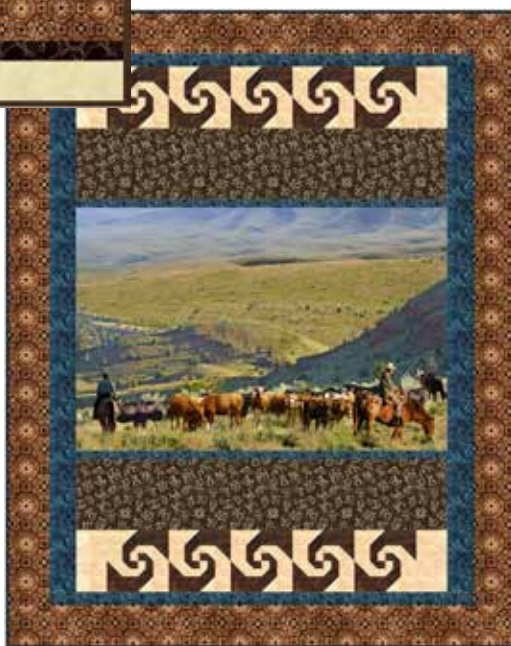

BELLA VISTA AND DRIFTING

Finished Bella Vista Quilt: 53" x 67"
 Finished Drifting Quilt: 57" x 72"

Quilt designs by Villa Rosa Designs, featuring On the Range, a Hoffman Spectrum Digital Print collection.

A glimpse into wide open spaces with these stunning panel and border combinations.

Bella Vista

Drifting

BELLA VISTA

DRIFTING

FABRICS	BELLA VISTA 1 kit	12 KITS	DRIFTING 1 kit	12 KITS
868 128-Midnight	-	-	5/8 Yard*	1 Bolt
885 87-Blueberry	-	-	1/2 Yard	1 Bolt
885 251-Kashmir	-	-	2/3 Yard	1 Bolt
1895 137-Pearl	-	-	2/3 Yard	1 Bolt
V5313 58-Earth	1 Panel	1 Bolt	1 Panel	1 Bolt
V5314 6-Brown	5/8 Yard*	1 Bolt	-	-
V5315 39-Rust	7/8 Yard	1 Bolt	-	-
V5316 A25-Antique Beige	3/4 Yard	1 Bolt	1 1/4 Yds	1 Bolt
V5318 700-Rusty	-	-	1/2 Yard	1 Bolt
V5325 62-Sand	1 1/4 Yds	1 Bolt	-	-