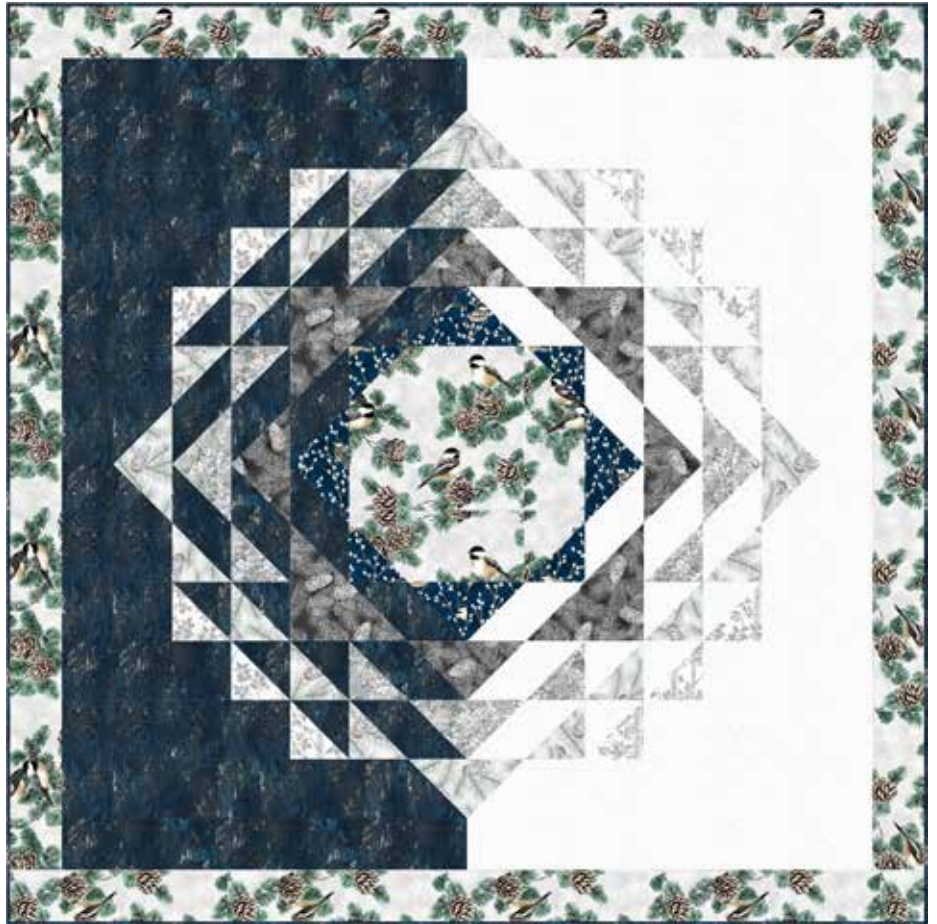

CONFIDENT BEGINNER | 1 DAY CLASS

BIRDS EYE PINE

Finished Quilt: 62" x 62"

Quilt design by Wendy Sheppard, featuring First Snowfall.

Contrasting perfection showing off winter's best fabrics.

G8555 3S-White Silver

R7690 128S-Midnight Silver

S7712 307S-Snow Silver

S7713 19S-Navy Silver

S7714 3S-White Silver

S7715 77S-Sage Silver

S7715 669S-Noir Silver

FABRICS	1 KIT	10 KITS
G8555 3S-White Silver	1 3/8 Yards	1 Bolt
R7690 128S-Midnight Silver	2 Yards*	2 Bolts
S7712 307S-Snow Silver	1 1/4 Yards	1 Bolt
S7713 19S-Navy Silver	3/8 Yard	1 Bolt
S7714 3S-White Silver	1/4 Yard	1 Bolt
S7715 77S-Sage Silver	1/2 Yard	1 Bolt
S7715 669S-Noir Silver	3/8 Yard	1 Bolt