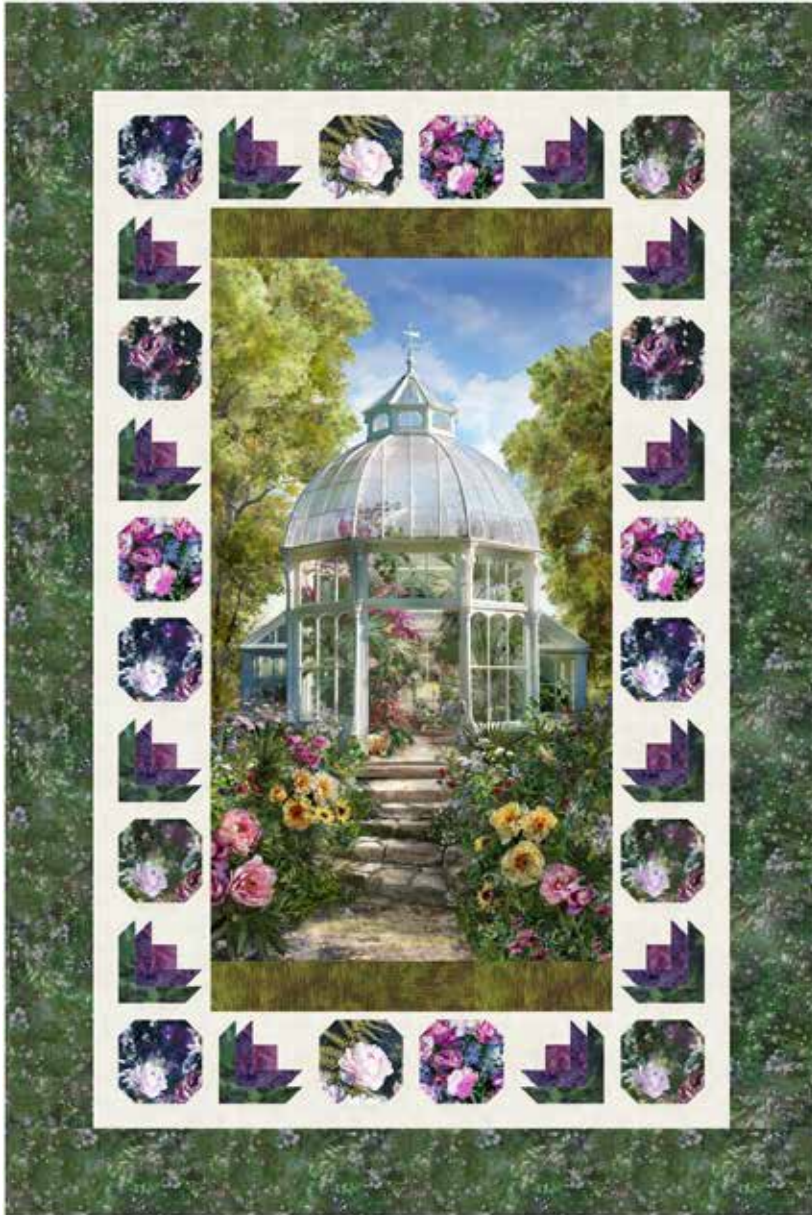

# BOTANICAL GARDEN

Finished Quilt: 48" x 72"

Quilt design by Castilleja Cotton, featuring Botanical House, a Hoffman Spectrum Digital Print collection.

Let the border bloom with this sweet garden scene.

**V5325 3-White**

**W5399 8-Green**

**W5400 230-Sapphire**

**W5402 40-Iris**

**W5402 170-Meadow**

**W5403 40-Iris**

**W5404 170-Meadow**

**W5405 66-Autumn**

**1895 46-Plum**