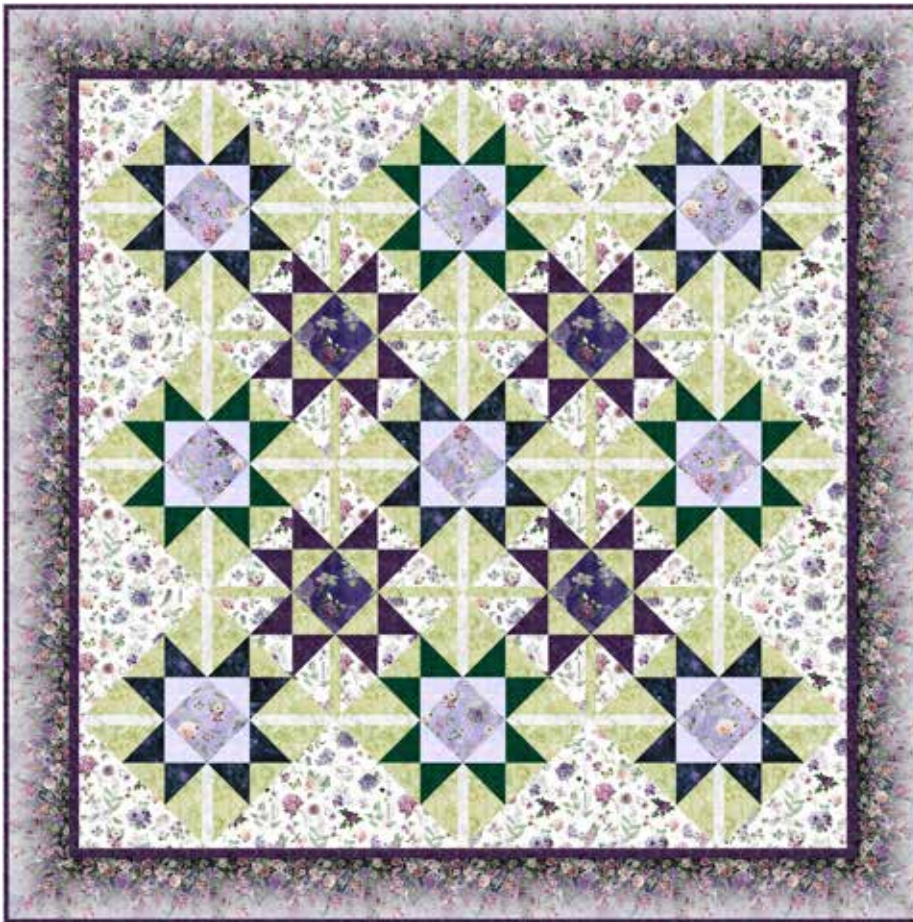

# BOTANICAL STARS

Finished Quilt: 90" x 90"

Quilt design by Needle In a Hayes Stack, featuring Botanical Charm, a Hoffman Spectrum Digital Print collection.

This quilt is a true star full of fresh, feminine color and sweet botanicals.

**S4705 60-Hunter**

**W5363 175S-Ice Silver**

**W5371 N45-New Grape**

**W5372 14-Purple**

**W5372 70-Lavender**

**W5373 91-Amethyst**

**839 85-Blackberry**

**1895 34-Eggplant**

**1895 105-Celadon**

**1895 512-Paradise**

<b>FABRICS</b>	<b>1 KIT</b>	<b>10 KITS</b>	<b>FABRICS</b>	<b>1 KIT</b>	<b>10 KITS</b>
S4705 60-Hunter	1/2 Yard	1 Bolt	W5373 91-Amethyst	2 3/4 Yds.	2 Bolts
W5363 175S-Ice Silver	1/2 Yard	1 Bolt	839 85-Blackberry	1/2 Yard	1 Bolt
W5371 N45-New Grape	1/4 Yard	1 Bolt	1895 34-Eggplant	1 1/2 Yds.*	1 Bolt
W5372 14-Purple	5/8 Yard	1 Bolt	1895 105-Celadon	2 Yards.	2 Bolts
W5372 70-Lavender	1/2 Yard	1 Bolt	1895 512-Paradise	1/2 Yard	1 Bolt