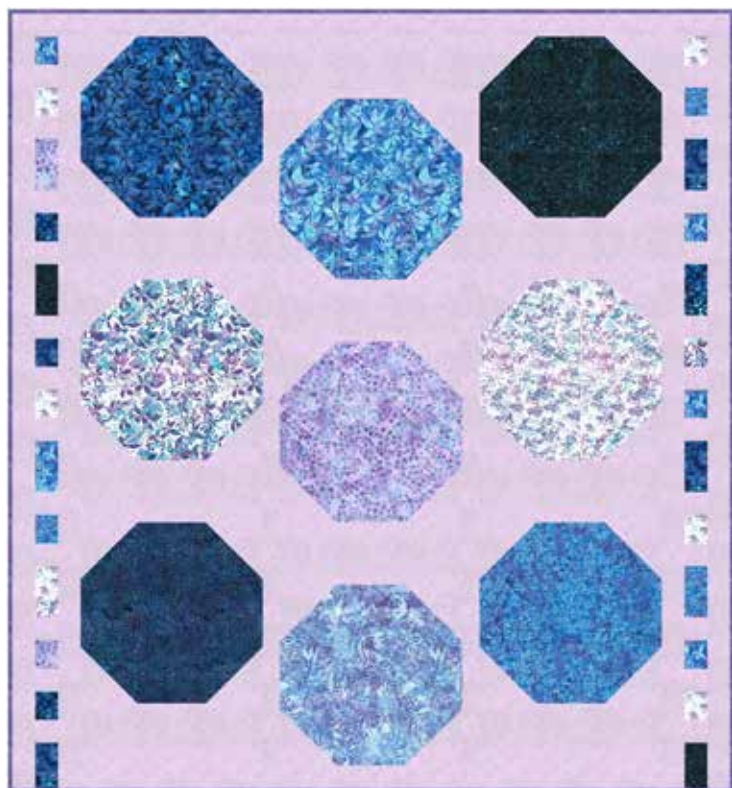

BEGINNER | 1 DAY CLASS

BUBBLES AND RIPPLE RUNNER

Finished Bubbles Quilt: 63" x 69"
 Finished Ripple Runner Quilt: 12" x 60"

Quilt and runner designs by Villa Rosa Designs, featuring Hoffman Bali Batiks, the Dragonflies at Dusk collection.

Watch as these sweet bubbles rise to the surface with this fun design paired with a waterfall ripple runner!

Bubbles

Ripple Runner

BUBBLES

RIPPLE RUNNER

885 91-Amethyst

1895 30-Lilac

1895 424-Salvia

V2548 586-January

V2549 451-Cornflower

V2549 512-Paradise

V2550 230-Sapphire

V2550 451-Cornflower

V2550 512-Paradise

V2551 30-Lilac

V2551 230-Sapphire

V2554 68-Indigo

V2558 123-Lapis

| FABRICS | BUBBLES 1 kit | 12 KITS | RIPPLE R. 1 kit | 12 KITS |
|----------------------|------------------|---------|--------------------|---------|
| 885 91-Amethyst | 5/8 Yard* | 1 Bolt | - | - |
| 1895 30-Lilac | 3 1/4 Yds | 3 Bolts | 1 FQ | 1 Bolt |
| 1895 424-Salvia | - | - | 1/3 Yard* | 1 Bolt |
| V2548 586-January | 1 FQ | 1 Bolt | 1 F8 | 1 Bolt |
| V2549 451-Cornflower | 1 FQ | 1 Bolt | 1 F8 | 1 Bolt |
| V2549 512-Paradise | 1 FQ | 1 Bolt | 1 F8 | 1 Bolt |
| V2550 230-Sapphire | 1 FQ | 1 Bolt | 1 F8 | 1 Bolt |
| V2550 451-Cornflower | 1 FQ | 1 Bolt | 1 F8 | 1 Bolt |
| V2550 512-Paradise | 1 FQ | 1 Bolt | 1 F8 | 1 Bolt |
| V2551 30-Lilac | 1 FQ | 1 Bolt | 1 F8 | 1 Bolt |
| V2551 230-Sapphire | - | - | 1 F8 | 1 Bolt |
| V2554 68-Indigo | 1 FQ | 1 Bolt | 1 F8 | 1 Bolt |
| V2558 123-Lapis | 1 FQ | 1 Bolt | 1 F8 | 1 Bolt |