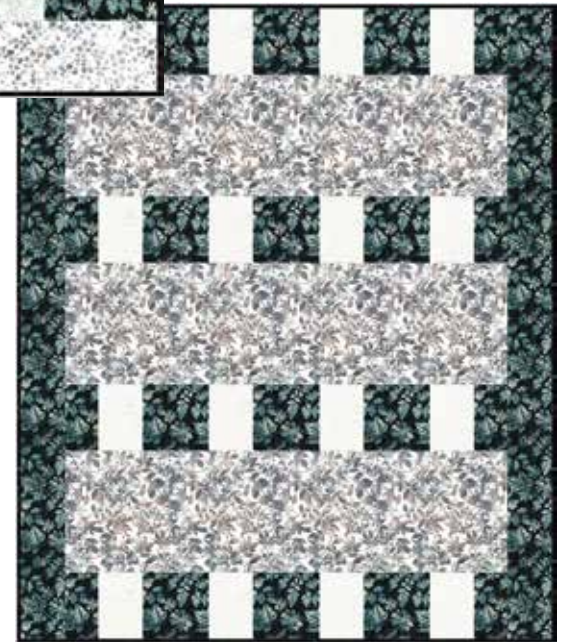

BEGINNER | 1 DAY CLASS

CABIN FEVER AND TRES LECHES

Finished Cabin Fever Quilt: 37" x 47"
Finished Tres Leches Quilt: 48" x 57"

Quilt designs by Villa Rosa Designs, featuring Hoffman Bali Batiks, the Touch of Gray collection.

Bring a touch of gray into your home with these gorgeous designs!

Cabin Fever

Tres Leches

CABIN FEVER

TRES LECHES

1895 704-Deep Earth

V2547 128-Midnight

V2548 513-Volcano

V2558 521-Mist

V2550 330-Crystal

V2551 330-Crystal

V2551 521-Mist

V2555 113-Frost

PURCHASE PATTERNS
VillaRosaDesigns.com

FABRICS	CABIN FEVER 1 kit	28 KITS	TRES LECHES 1 kit	14 KITS
1895 704-Deep Earth	1/2 Yard*	1 Bolt	1/2 Yard*	1 Bolt
V2547 128-Midnight	1/2 Yard	1 Bolt	1 Yard	1 Bolt
V2548 513-Volcano	1/8 Yard	1 Bolt	-	-
V2550 330-Crystal	1 FQ	1 Bolt	1 Yard	1 Bolt
V2551 330-Crystal	1/3 Yard	1 Bolt	-	-
V2551 521-Mist	1/8 Yard	1 Bolt	-	-
V2555 113-Frost	1/4 Yard	1 Bolt	-	-
V2558 521-Mist	-	-	1/2 Yard	1 Bolt