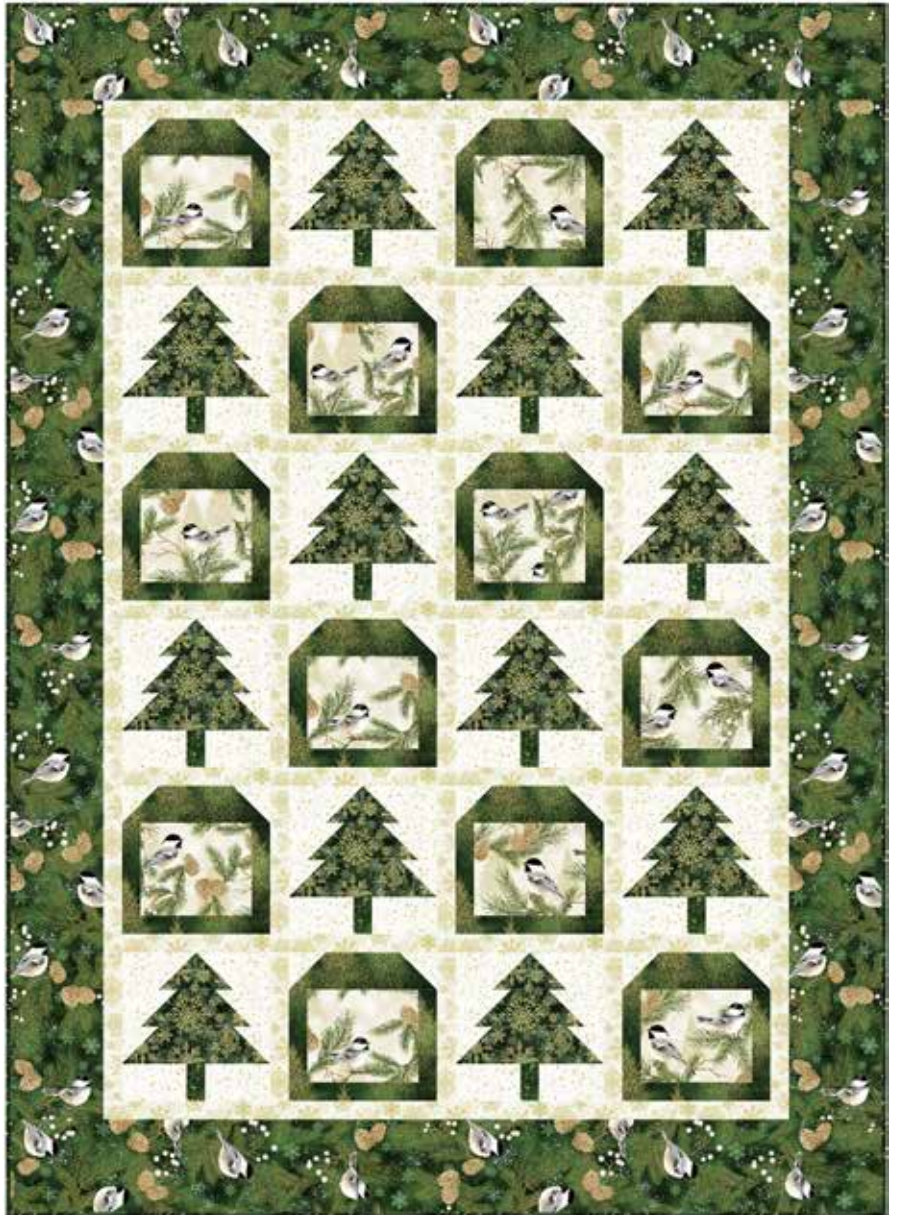

Castilleja Cotton

ADVANCED BEGINNER | 1 DAY CLASS

CHICKADEES AND TREES

Finished Quilt: 47" x 65"

Quilt design by Castilleja Cotton, featuring Winter's Eve.

A sweet design full of chickadees in their homes amongst the trees!

PURCHASE PATTERN

CastillejaCotton.com
QuiltWoman.com

FABRICS	1 KIT	15 KITS
W5359 44G-Forest Gold	1 Yard	1 Bolt
W5359 531G-Papyrus Gold	1/2 Yard	1 Bolt
W5360 44G-Forest Gold	1/2 Yard	1 Bolt
W5361 44G-Forest Gold	1/2 Yard	1 Bolt
W5361 531G-Papyrus Gold	1 Yard	1 Bolt
W5362 20G-Natural Gold	7/8 Yard	1 Bolt
W5362 44G-Forest Gold	1/2 Yard*	1 Bolt