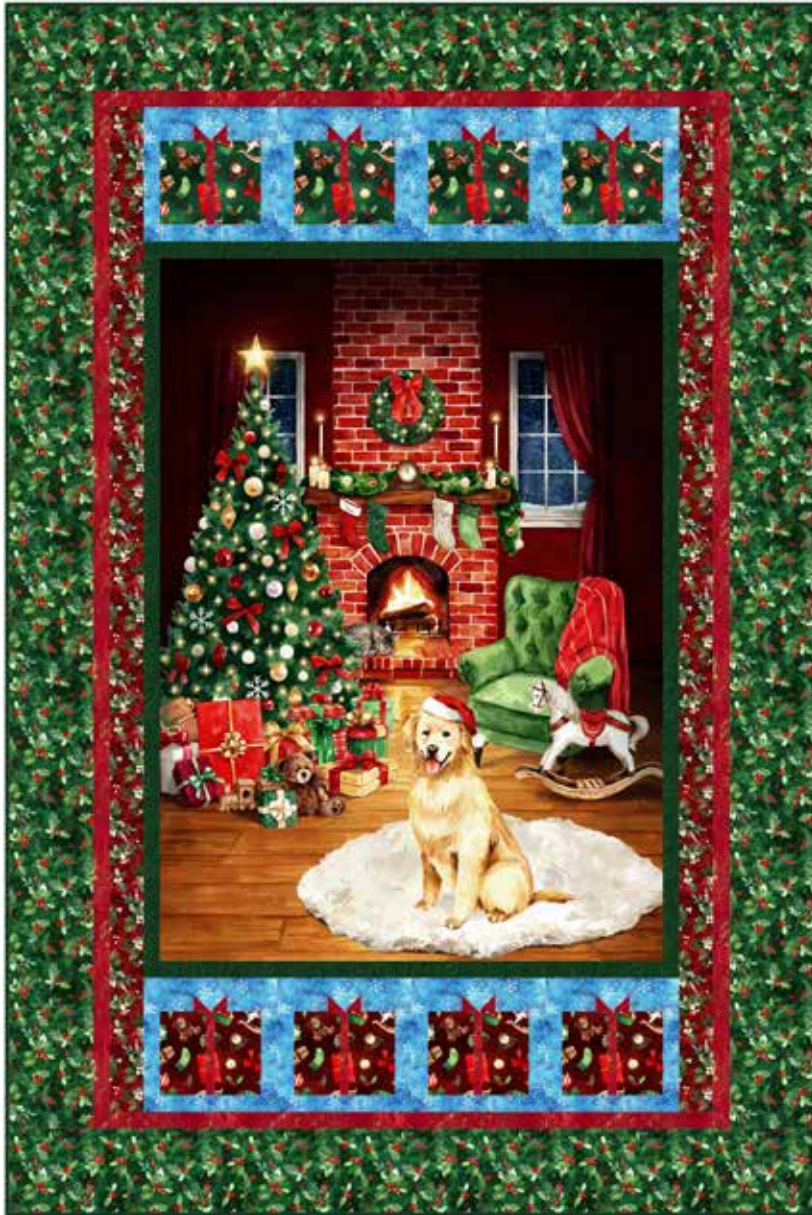

DOG AND GIFTS

Finished Quilt: 48" x 72"

Quilt design by Castilleja Cotton, featuring Forever Cheerful, a Hoffman Spectrum Digital Print collection.

Wrap up all of the paws and cuteness with this adorable panel and border pairing!