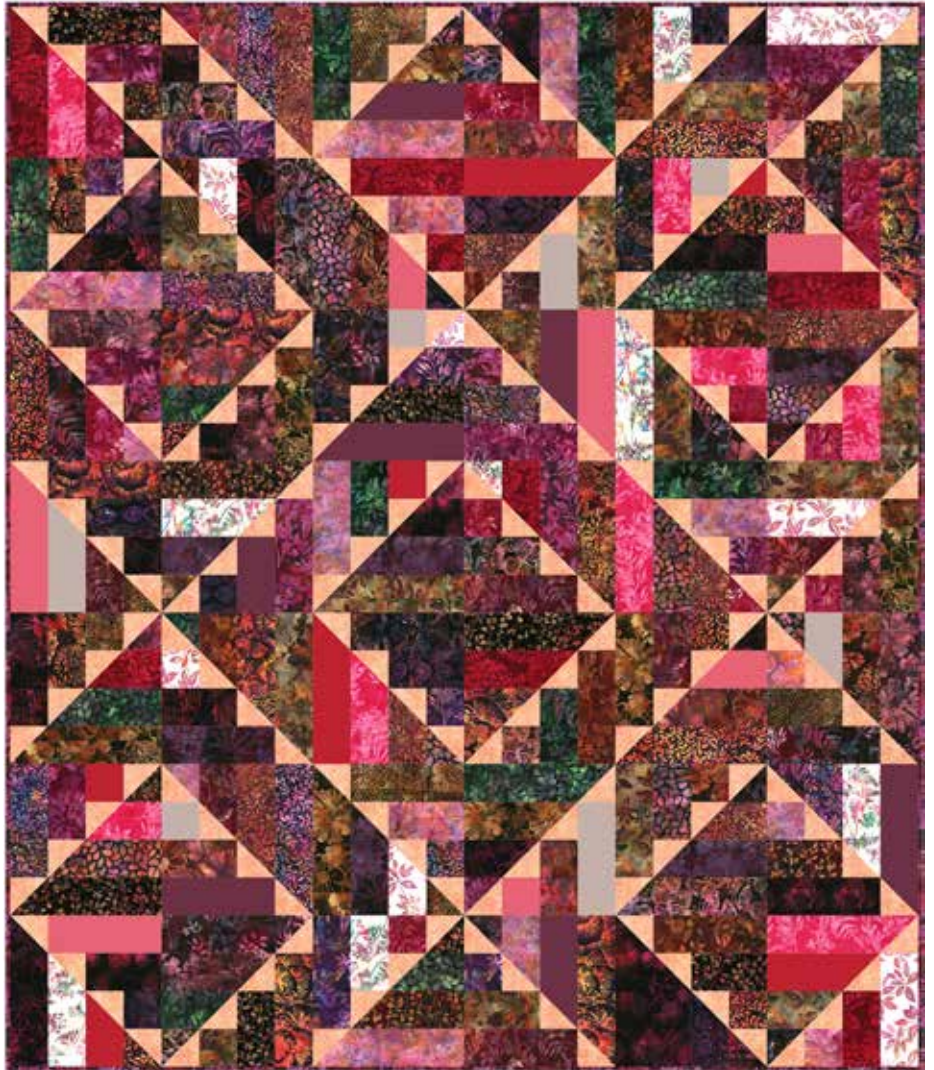

# DRIFTWOOD

Finished Quilt: 48" x 56"

Quilt design by Bear Hug Quiltworks, featuring the new Hoffman Whimsy Bali Pop, a (40) 2 1/2" strip pack.

Cozy up with the warmest hues, this quilt is made easy with precut strips!

BP 741-Whimsy

885 314-Sherbet

X2627 12-Pink

| FABRICS         | 1 KIT     |
|-----------------|-----------|
| BP 741-Whimsy   | 1 Pop     |
| 885 314-Sherbet | 1 Yard    |
| X2627 12-Pink   | 1/2 Yard* |