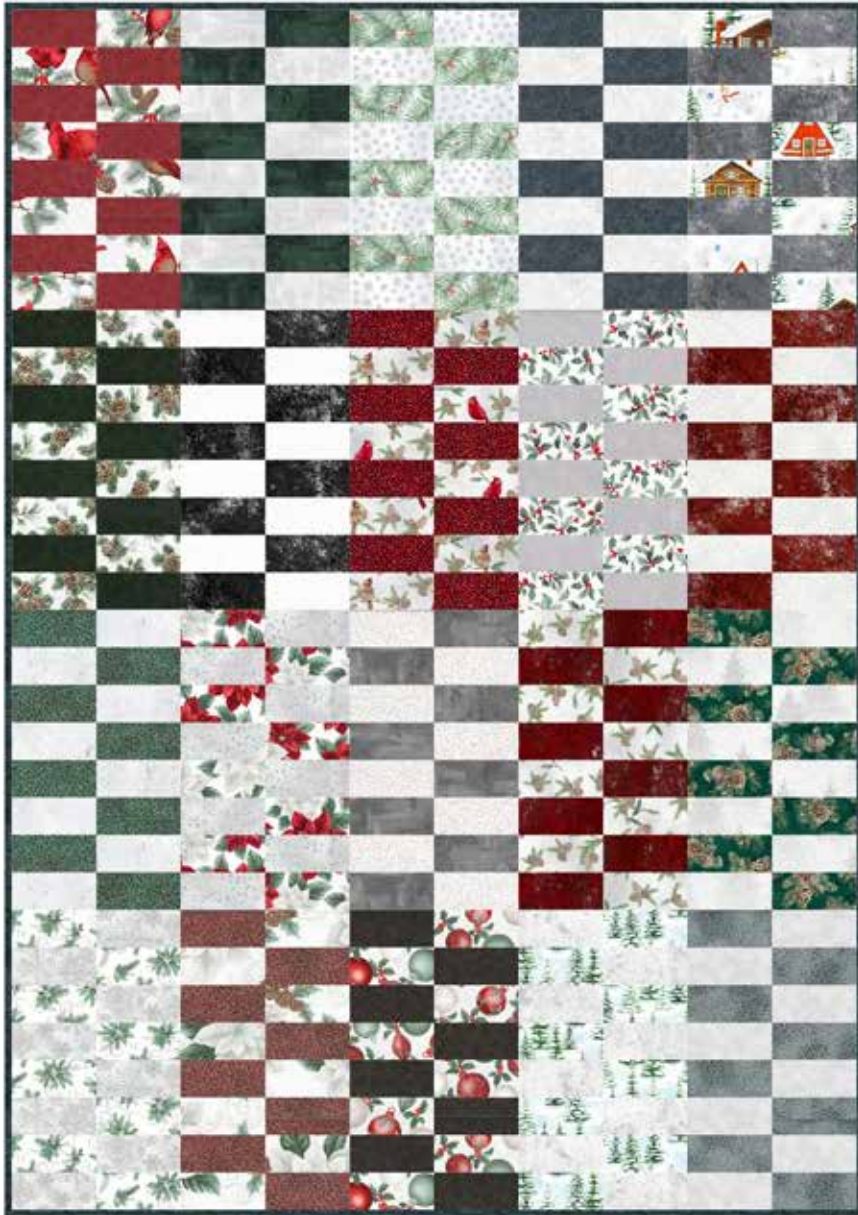

BEGINNER | 1 DAY CLASS

DUET

Finished Quilt: 45" x 64"

Quilt design by Villa Rosa Designs, featuring our Silver Jingle Pop, (40) 2 1/2" strips.

Watch the fabrics dance back and forth with a touch of silver in this stunning holiday quilt.

JP11 28-Silver

1895 537-Blacklight

PURCHASE PATTERN
VillaRosaDesigns.com

FABRICS	1 KIT	12 KITS
JP11 28-Silver	1 Pop	2 Boxes
1895 537-Blacklight	5/8 Yard*	1 Bolt

* binding