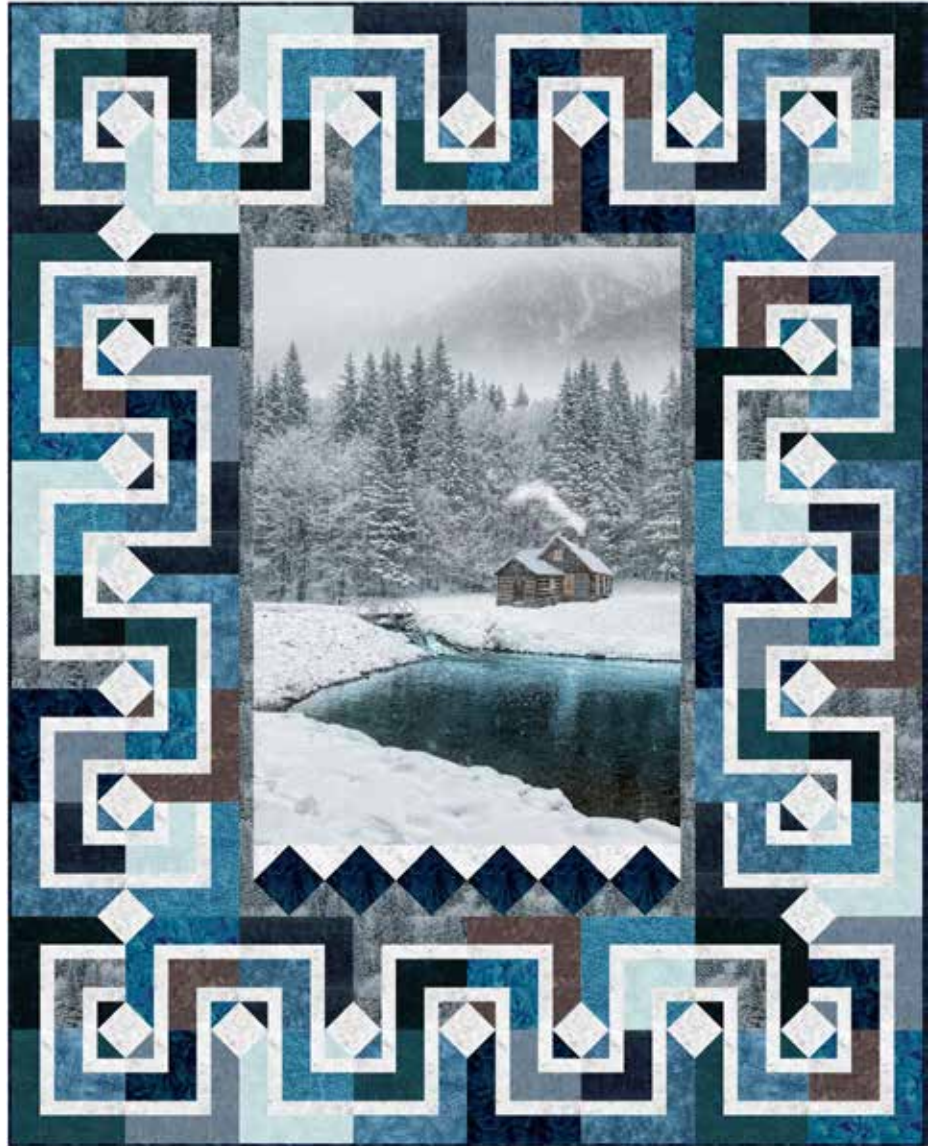

ADVANCED BEGINNER | 1 DAY CLASS

FAR AWAY

Finished Quilt: 64" x 80"

Quilt design by Quilt FOX Design, featuring Off the Grid, a Hoffman Spectrum Digital Print collection.

Find your way to a faraway place with this twisting border and panel scene.

R2284 494-Raven

V5325 65-Denim

V5325 113-Frost

W5363 176S-Ice Silver

W5378 597-December

W5379 147-Storm

885 65-Denim

1895 305-Gravel

885 311-Lake

1895 311-Lake

885 317-Macaw

1895 513-Volcano

1895 128-Midnight

1895 549-Celestials

FABRICS	1 KIT	8 KITS	FABRICS	1 KIT	8 KITS
R2284 494-Raven	1/2 Yard	1 Bolt	885 311-Lake	1/4 Yard	1 Bolt
V5325 65-Denim	1/2 Yard	1 Bolt	885 317-Macaw	1/2 Yard	1 Bolt
V5325 113-Frost	1/2 Yard	1 Bolt	1895 128-Midnight	1 Yard*	1 Bolt
W5363 176S-Ice Silver	1 3/4 Yds.	1 Bolt	1895 305-Gravel	1/4 Yard	1 Bolt
W5378 597-December	1 Panel	1 Bolt	1895 311-Lake	1/4 Yard	1 Bolt
W5379 147-Storm	3/4 Yard	1 Bolt	1895 513-Volcano	1/2 Yard	1 Bolt
885 65-Denim	1/2 Yard	1 Bolt	1895 549-Celestials	1/2 Yard	1 Bolt