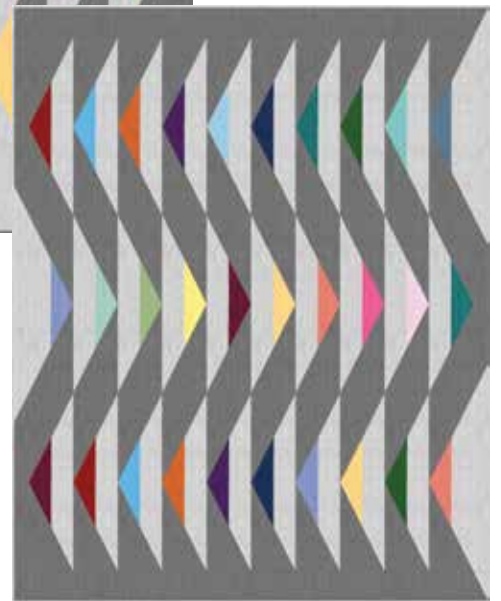

INTERMEDIATE | 1 DAY CLASS

FISH DAZE

Finished Quilt: 64" x 80"

Quilt design by Windmill Quilts, featuring 24/7: Linen, a screen printed "linen" texture blender collection.

Swim with this mod school of fish and quilt with great color.

LIGHT COLORWAY

S4705 654-Dark Gray

S4705 674-Light Gray

LIGHT COLORWAY FABRICS	1 KIT	12 KITS
S4705 654-Dark Gray	2 1/4 Yds.*	2 Bolts
S4705 674-Light Gray	3 1/4 Yds.	3 Bolts

* includes binding

DARK COLORWAY

S4705 654-Dark Gray

S4705 674-Light Gray

DARK COLORWAY FABRICS	1 KIT	12 KITS
S4705 654-Dark Gray	3 1/4 Yds.	3 Bolts
S4705 674-Light Gray	2 1/4 Yds.*	2 Bolts

* includes binding

PURCHASE PATTERN

WindmillQuilts.net

Light Colorway

Dark Colorway

1/8 YARD IS NEEDED OF THE FOLLOWING FOR BOTH COLORWAYS PER KIT:

S4705 5-Red

S4705 18-Royal

S4705 70-Lavender

S4705 152-Tangerine

S4705 7-Blue