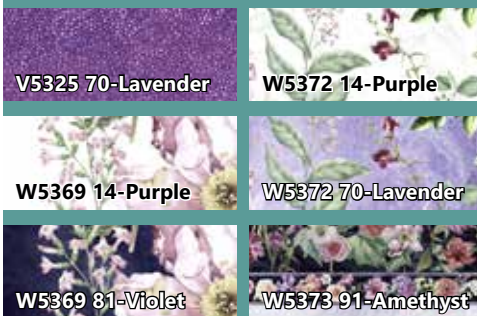

PURPLE COLORWAY

PURCHASE PATTERN

QuiltFOX-Design.com
CheckerDist.com