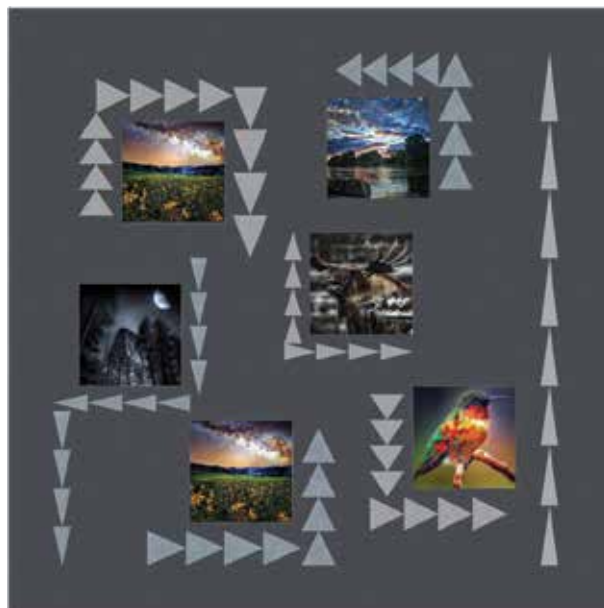

ADVANCED BEGINNER | 1 DAY CLASS

FLYING WILD

Finished Quilt: 70" x 70"

Quilt design by Windmill Quilts, featuring Wild, a Hoffman Spectrum Digital Print collection highlighting the photography of Travis Glasgow.

A stunning use of captivating photo blocks and contemporary quilt elements, this quilt is impressive to say the least.

Light

Dark

LIGHT

DARK

885 494-Raven

T4878 76-Pewter

1895 540-Woodstock

V5183 92-Slate

S4705 674-Light Gray

V5325 48-Gray

T4878 55-Charcoal

V5291 742-Dusk

FABRICS	LIGHT	DARK
885 494-Raven	3/4 Yard	—
1895 540-Woodstock	3/8 Yard	—
S4705 674-Light Gray	4 3/8 Yards	—
T4878 55-Charcoal	1 Yard*	4 3/8 Yards
T4878 76-Pewter	—	1 Yard*
V5183 92-Slate	—	3/4 Yard
V5291 742-Dusk	1/2 Panel	1/2 Panel
V5325 48-Gray	—	3/8 Yard