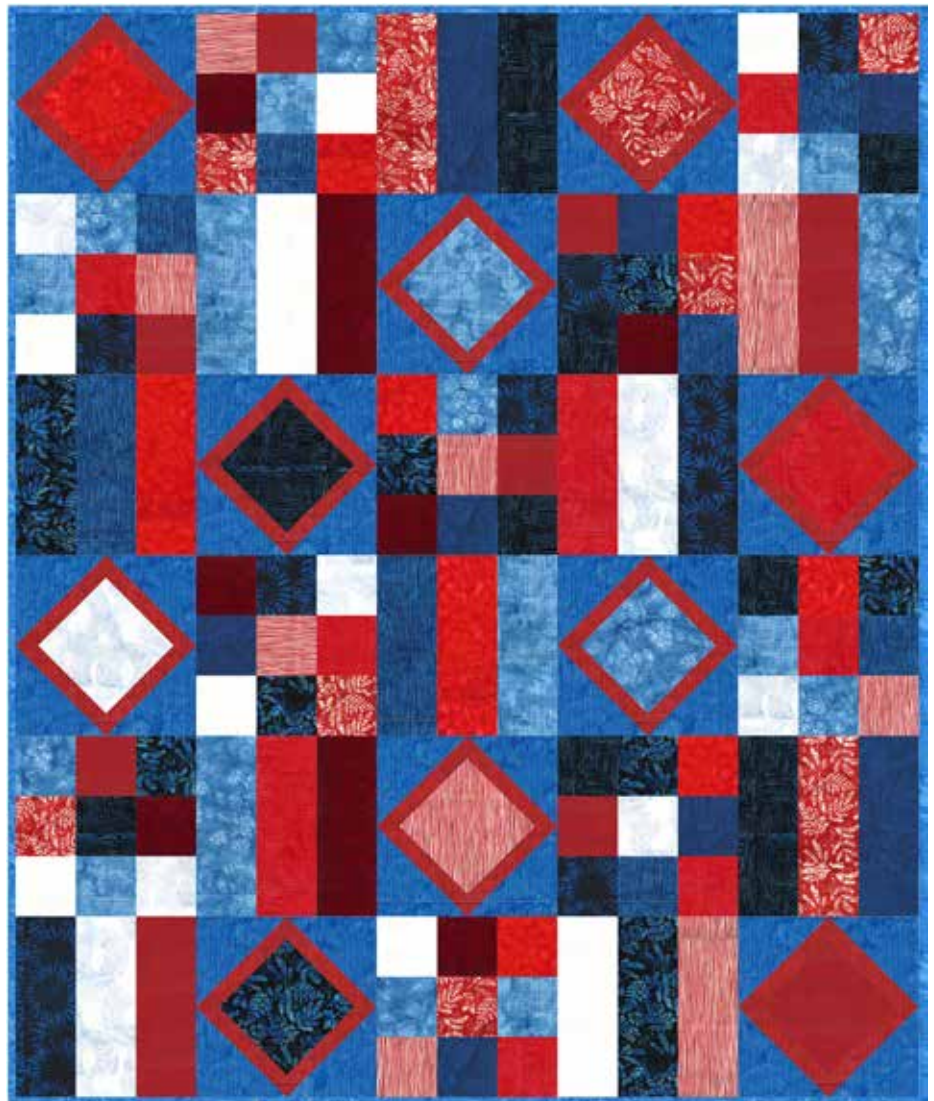

CONFIDENT BEGINNER | 1 DAY CLASS

FREEZE FRAME

Finished Quilt: 60" x 72"

Quilt design by Colourwerx, featuring Hoffman Bali Batiks, the Winter Delight collection.

The pattern pieces together quickly and is a great beginner quilt as it includes three easy blocks to piece.

R2284 19-Navy

R2284 75-Peppermint

R2284 78-Scarlet

W2571 403-Cherry

R2284 275-Marlin

W2572 307-Snow

R2284 301-Bluebird

W2573 440-Liquorice

W2560 7-Blue

884 17-Cobalt

W2560 403-Cherry

885 403-Cherry

W2568 7-Blue

885 568-Red Velvet

W2570 75-Peppermint

1895 307-Snow

W2570 440-Liquorice

1895 312-Atlantic

PURCHASE PATTERN

Colourwerx.com

FABRICS	1 KIT	12 KITS	FABRICS	1 KIT	12 KITS
R2284 19-Navy	1 FQ	1 Bolt	W2570 440-Liquorice	1 FQ	1 Bolt
R2284 75-Peppermint	1 FQ	1 Bolt	W2571 403-Cherry	1 FQ	1 Bolt
R2284 78-Scarlet	2/3 Yard	1 Bolt	W2572 307-Snow	1 FQ	1 Bolt
R2284 275-Marlin	1 FQ	1 Bolt	W2573 440-Liquorice	1 FQ	1 Bolt
R2284 301-Bluebird	1 1/4 Yds.	1 Bolt	884 17-Cobalt	1 FQ	1 Bolt
W2560 7-Blue	1 FQ	1 Bolt	885 403-Cherry	1 FQ	1 Bolt
W2560 403-Cherry	1 FQ	1 Bolt	885 568-Red Velvet	1 FQ	1 Bolt
W2568 7-Blue	1 FQ	1 Bolt	1895 307-Snow	1 FQ	1 Bolt
W2570 75-Peppermint	1 FQ	1 Bolt	1895 312-Atlantic	2/3 Yard*	1 Bolt