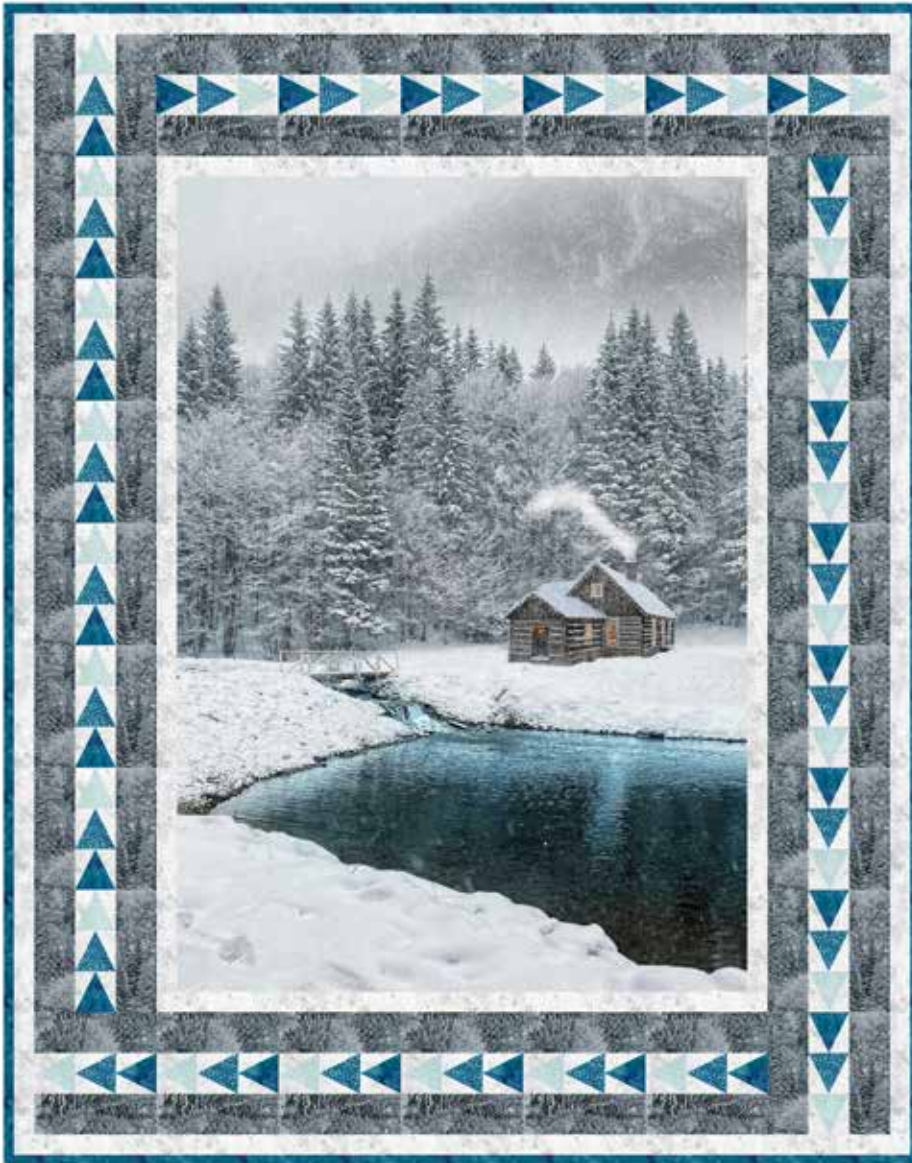

GOING SOLO

Finished Quilt: 45" x 57"

Quilt design by
Tourmaline & Thyme
Quilts, featuring Off the
Grid, a Hoffman Spectrum
Digital Print collection.

Take the pass less traveled
with this sweet escape
and border combination.

V5325 113-Frost

W5363 176S-Ice Silver

W5378 597-December

W5379 147-Storm

885 311-Lake

1895 549-Celestials

FABRICS	1 KIT	15 KITS
V5325 113-Frost	1/4 Yard	1 Bolt
W5363 176S-Ice Silver	1 Yard	1 Bolt
W5378 597-December	1 Panel	1 Bolt
W5379 147-Storm	1 Yard	1 Bolt
885 311-Lake	1/4 Yard	1 Bolt
1895 549-Celestials	2/3 Yard*	1 Bolt