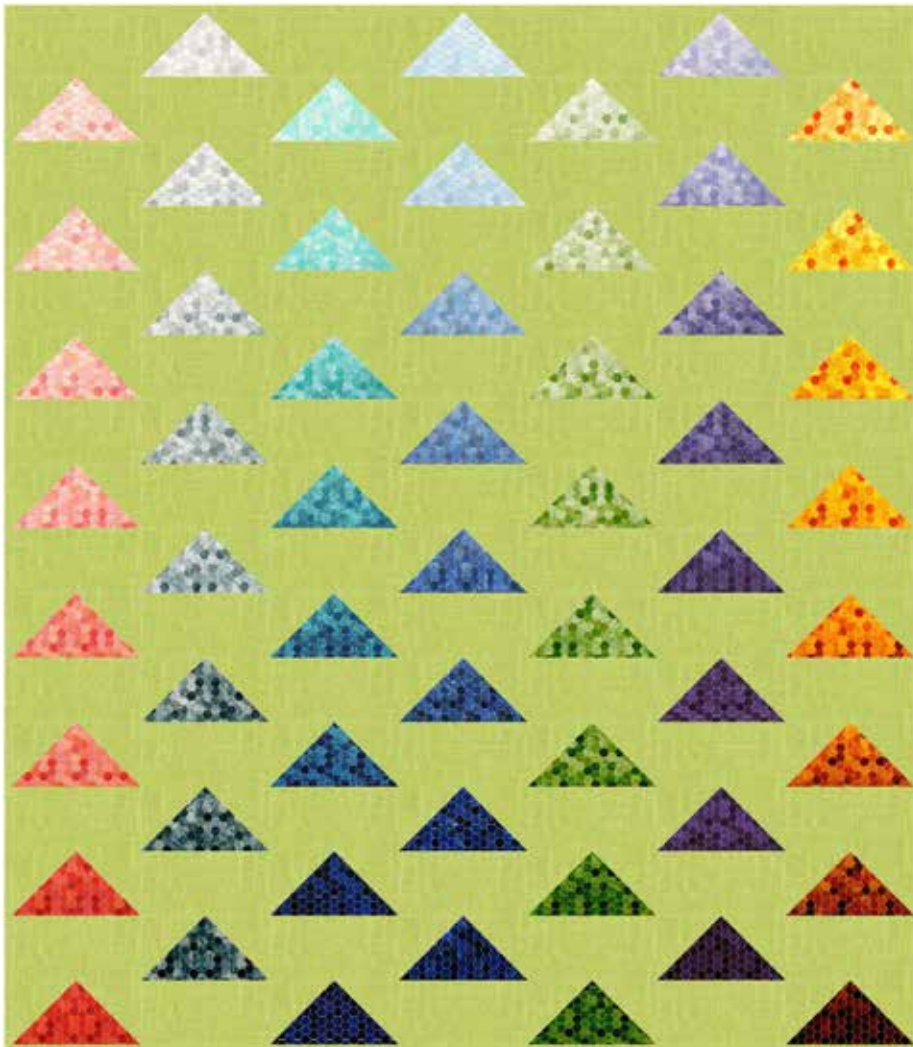

GOING UP

Finished Quilt: 68" x 72"

Quilt design by the Gourmet Quilter, featuring Backsplash 2.0, a Hoffman Spectrum Digital Print collection.

There's only one way from here... UP! Splice up your ombrés to create great upward movement in this quilt.

S4705 178-Leaf

S4762 7-Blue

S4762 8-Green

S4762 14-Purple

S4762 21-Teal

S4762 59-Coral

S4762 76-Pewter

S4762 118-Honey

FABRICS	1 KIT	9 KITS
S4705 178-Leaf	4 1/2 Yards*	3 Bolts
S4762 7-Blue	3/8 Yard	1 Bolt
S4762 8-Green	3/8 Yard	1 Bolt
S4762 14-Purple	3/8 Yard	1 Bolt
S4762 21-Teal	3/8 Yard	1 Bolt
S4762 59-Coral	3/8 Yard	1 Bolt
S4762 76-Pewter	3/8 Yard	1 Bolt
S4762 118-Honey	3/8 Yard	1 Bolt