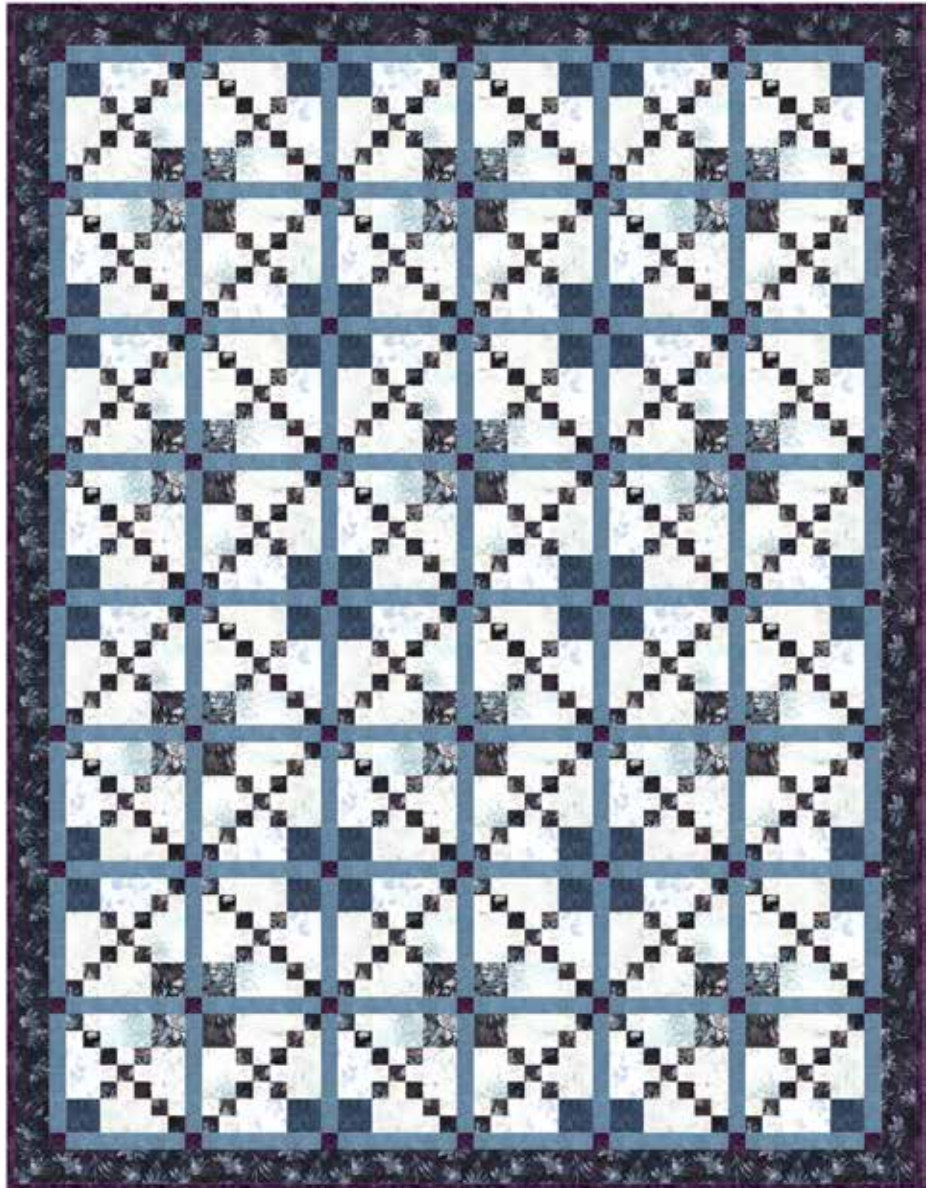

ADVANCED BEGINNER | 1 DAY CLASS

GRIDLOCK

Finished Quilt: 53" x 69"

Quilt design by the Gourmet Quilter, featuring Hoffman Bali Batiks, the Vino at Dusk collection.

A natural beauty, this quilt brings a touch of nature and freshness to any space.

GQ Gourmet Quilter
...because quilting is delicious!

W2577 394-Merlot

W2578 11-Mauve

W2579 521-Mist

W2585 11-Mauve

W2585 307-Snow

W2586 113-Frost

W2587 698-Iceberg

W2589 698-Iceberg

885 647-Blue Bonnet

1895 92-Slate

1895 390-Zinfandel

FABRICS	1 KIT	14 KITS	FABRICS	1 KIT	14 KITS
W2577 394-Merlot	7/8 Yard	1 Bolt	W2587 698-Iceberg	3/8 Yard	1 Bolt
W2578 11-Mauve	1/2 Yard	1 Bolt	W2589 698-Iceberg	3/8 Yard	1 Bolt
W2579 521-Mist	3/4 Yard	1 Bolt	885 647-Blue Bonnet	1/4 Yard	1 Bolt
W2585 11-Mauve	3/8 Yard	1 Bolt	1895 92-Slate	1 Yard	1 Bolt
W2585 307-Snow	3/8 Yard	1 Bolt	1895 390-Zinfandel	3/4 Yard*	1 Bolt
W2586 113-Frost	3/8 Yard	1 Bolt			