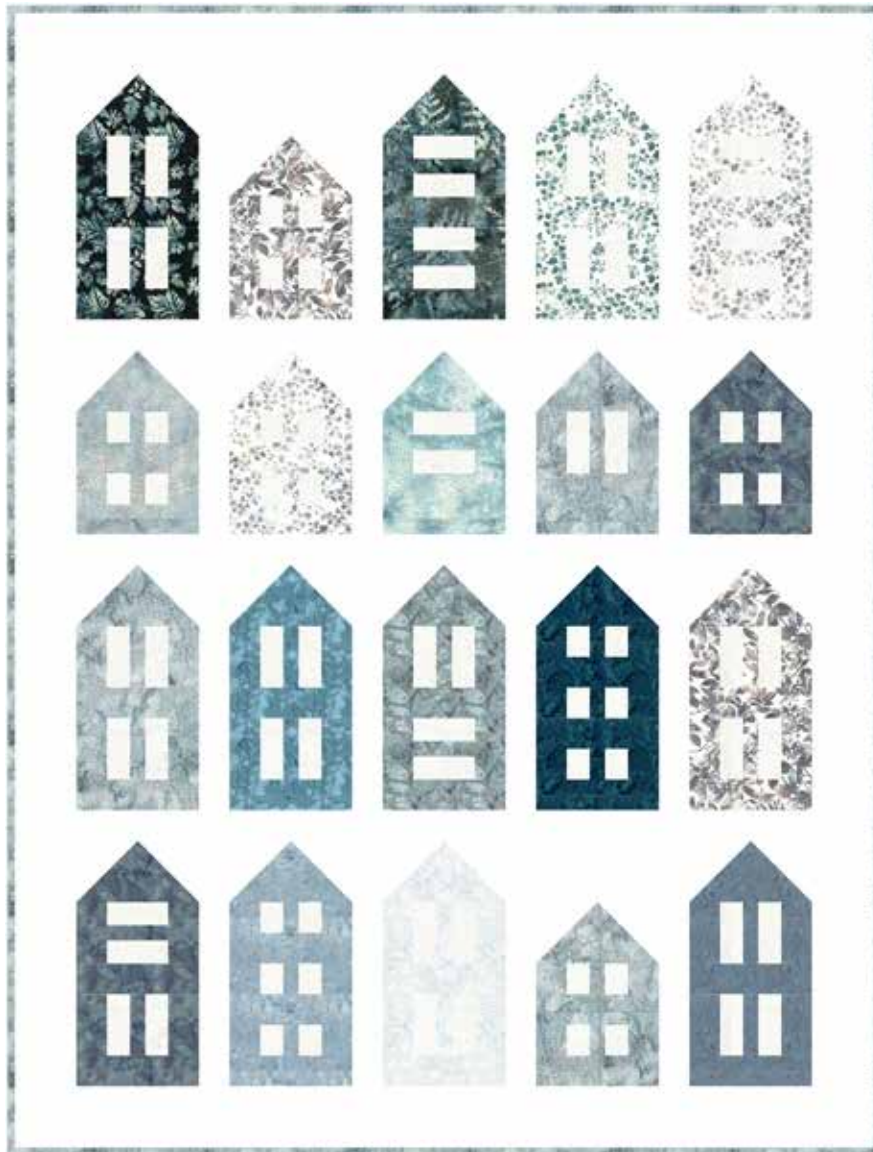

# HOME

Finished Quilt: 56" x 74"

Quilt design by the Gourmet Quilter, featuring Hoffman Bali Batiks, the Touch of Gray collection.

Welcome anyone into your special space with this homey and sweet quilt.

885 113-Frost

885 288-Clouds

885 443-Seasalt

885 542-Dove

1895 173-Smoke

1895 239-Persia

1895 306-Swordfish

1895 420-Iced Tea

1895 513-Volcano

1895 597-December

V2550 330-Crystal

T4878 307-Snow

V2551 249-Iceland

V2547 128-Midnight

V2551 330-Crystal

V2548 513-Volcano

V2558 521-Mist

FABRICS	1 KIT	10 KITS	FABRICS	1 KIT	10 KITS
885 113-Frost	3/8 Yard	1 Bolt	1895 597-December	3/8 Yard	1 Bolt
885 288-Clouds	3/8 Yds	1 Bolt	T4878 307-Snow	2 1/2 Yds	2 Bolts
885 443-Seasalt	3/8 Yard	1 Bolt	V2547 128-Midnight	3/8 Yard	1 Bolt
885 542-Dove	1 Yard*	1 Bolt	V2548 513-Volcano	3/8 Yard	1 Bolt
1895 173-Smoke	1/2 Yard	1 Bolt	V2550 330-Crystal	1/2 Yard	1 Bolt
1895 239-Persia	3/8 Yard	1 Bolt	V2551 249-Iceland	3/8 Yard	1 Bolt
1895 306-Swordfish	3/8 Yard	1 Bolt	V2551 330-Crystal	1/2 Yard	1 Bolt
1895 420-Iced Tea	3/8 Yard	1 Bolt	V2558 521-Mist	1/2 Yard	1 Bolt
1895 513-Volcano	3/8 Yard	1 Bolt			