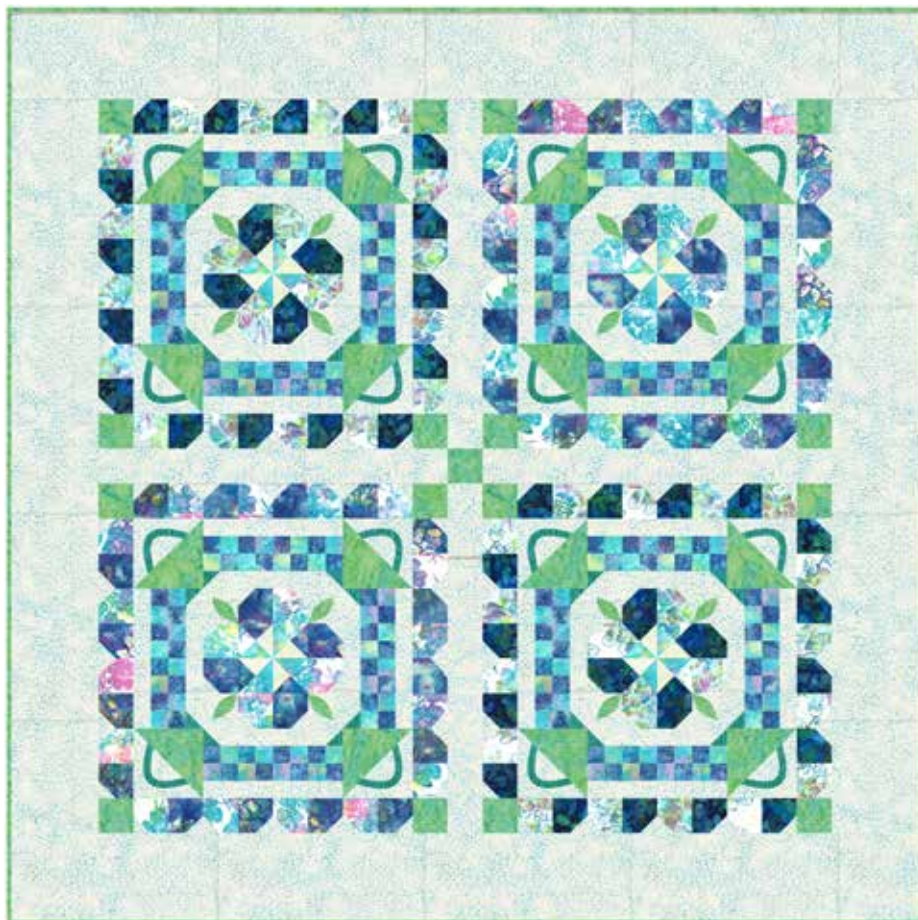

INTERMEDIATE | 1 DAY CLASS

HOPEFULNESS

Finished Quilt: 52" x 52"

Quilt design by Lizard Creek Quilting, featuring Hoffman Bali Batiks, the Follow the Rainbow collection.

Hopefulness... "Hope is being able to see that there is light despite all the darkness." --Desmond Tutu

R2284 418-Chamomile

W2576 451-Cornflower

W2576 667-Light Bright

W2582 667-Light Bright

W2585 324-Dragonfly

885 135-Pastel

885 181-Rainbow

885 580-Cypress

885 692-Ocean Aquatic

1895 226-Seaholly

FABRICS	1 KIT	8 KITS	FABRICS	1 KIT	8 KITS
R2284 418-Chamomile	1/4 Yard	1 Bolt	885 135-Pastel	1/4 Yard	1 Bolt
W2576 451-Cornflower	1/4 Yard	1 Bolt	885 181-Rainbow	1/2 Yard	1 Bolt
W2576 667-Light Bright	1/4 Yard	1 Bolt	885 580-Cypress	1/8 Yard	1 Bolt
W2582 667-Light Bright	1/4 Yard	1 Bolt	885 692-Ocean Aquatic	1 7/8 Yds.	1 Bolt
W2585 324-Dragonfly	1/4 Yard	1 Bolt	1895 226-Seaholly	3/4 Yard*	1 Bolt