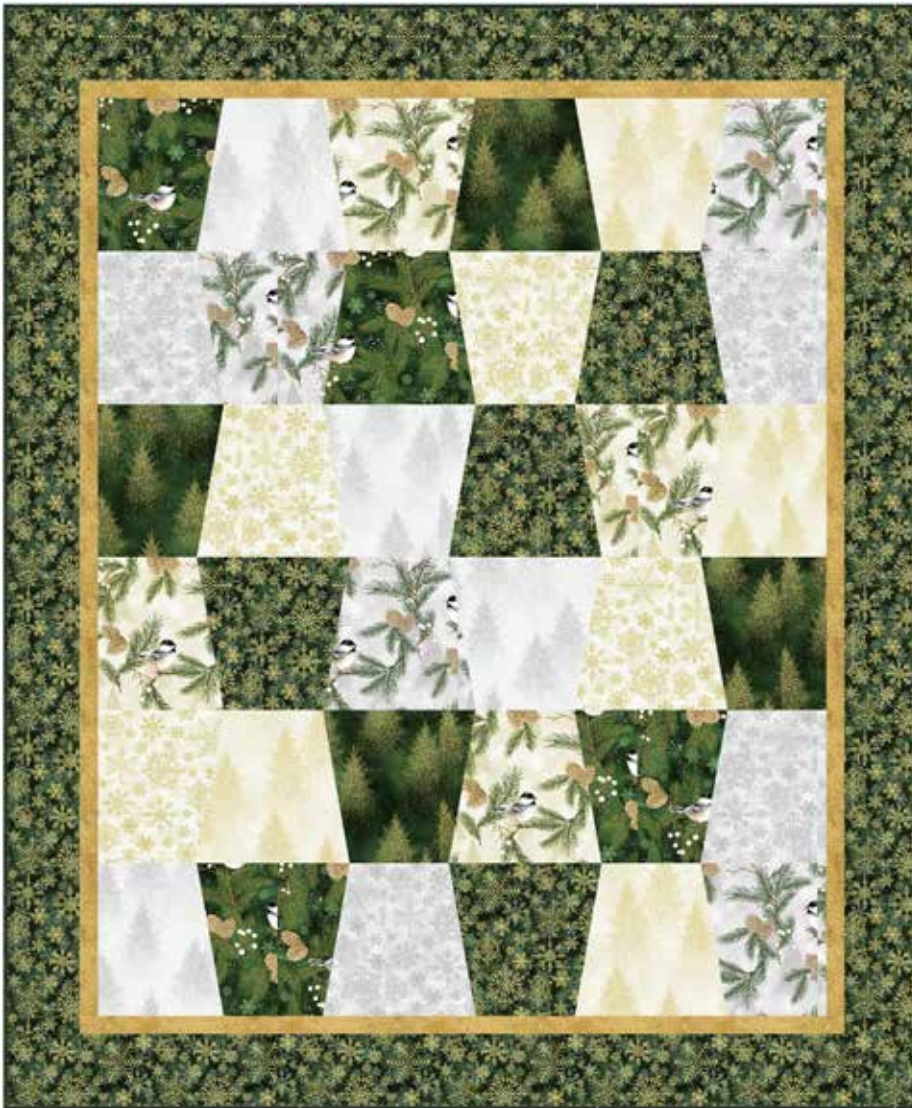

JUMBLE

Finished Quilt: 51" x 61"

Quilt design by
Quilting Renditions,
featuring Winter's Eve.

Funky shapes paired
with classic Hoffman
metallic designs, this
quilt is a winner!

G8555 60G-Hunter Gold

W5359 44G-Forest Gold

W5359 113S-Frost Silver

W5359 531G-Papyrus Gold

W5360 44G-Forest Gold

W5360 176S-Ice Silver

W5360 531G-Papyrus Gold

W5361 44G-Forest Gold

W5361 113S-Frost Silver

W5361 531G-Papyrus Gold

W5363 47G-Gold Gold

FABRICS	1 KIT	12 KITS	FABRICS	1 KIT	12 KITS
G8555 60G-Hunter Gold	1/2 Yard*	1 Bolt	W5360 531G-Papyrus Gold	1 FQ	1 Bolt
W5359 44G-Forest Gold	1 FQ	1 Bolt	W5361 44G-Forest Gold	1 FQ + 7/8 Yard	1 Bolt
W5359 113S-Frost Silver	1 FQ	1 Bolt	W5361 113S-Frost Silver	1 FQ	1 Bolt
W5359 531G-Papyrus Gold	1 FQ	1 Bolt	W5361 531G-Papyrus Gold	1 FQ	1 Bolt
W5360 44G-Forest Gold	1 FQ	1 Bolt	W5363 47G-Gold Gold	1/3 Yard	1 Bolt
W5360 176S-Ice Silver	1 FQ	1 Bolt			