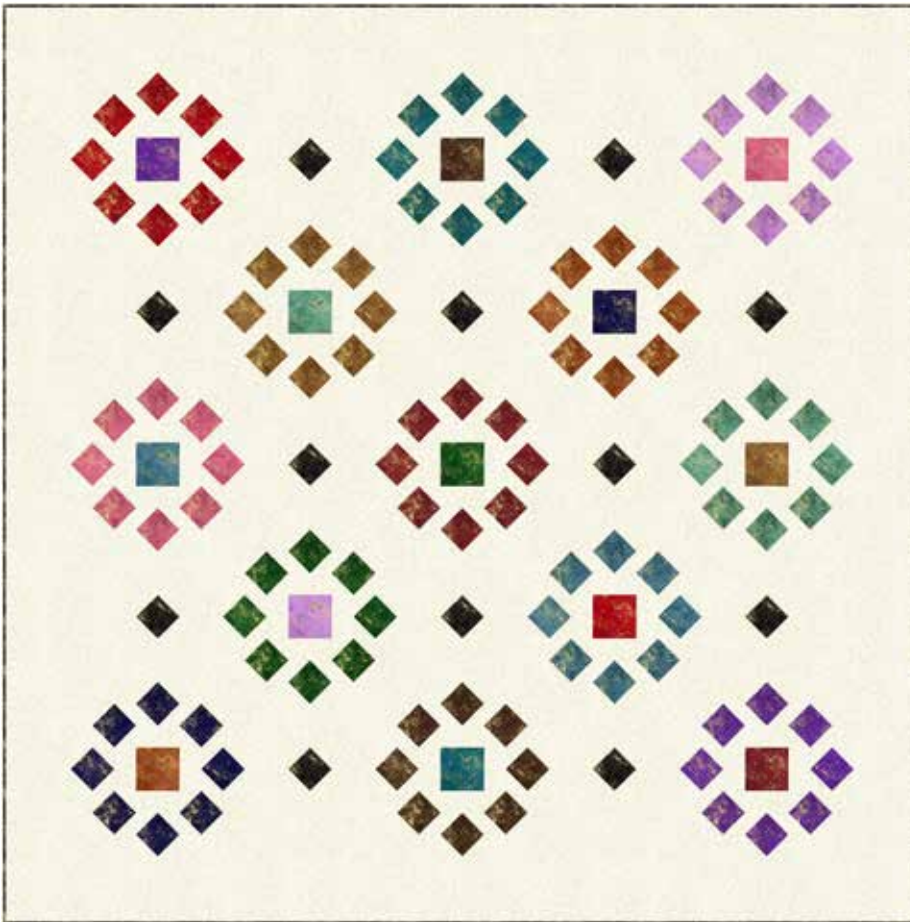

MILKWEED

Finished Quilt: 89" x 89"

Quilt design by Bear Hug Quiltworks, featuring Brilliance.

Sweet and cute, this quilt is sure to bring a sense of simplicity to any space.

G8555 3G-White Gold

W5363 4G-Black Gold

W5363 5G-Red Gold

W5363 14G-Purple Gold

W5363 21G-Teal Gold

W5363 38G-Burgundy Gold

W5363 352G-Lilly Gld

W5363 39G-Rust Gold

W5363 436G-Eucalyptus Gold

W5363 51G-Chestnut Gold

W5363 540G-Woodstock Gold

W5363 60G-Hunter Gold

W5363 557G-Azalea Gold

W5363 311G-Lake Gld

W5363 682G-Deep Blue Gold

FABRICS	1 KIT	12 KITS	FABRICS	1 KIT	12 KITS
G8555 3G-White Gold	7 Yards	6 Bolts	W5363 60G-Hunter Gold	1/4 Yard	1 Bolt
W5363 4G-Black Gold	1 Yard*	1 Bolt	W5363 311G-Lake Gold	1/4 Yard	1 Bolt
W5363 5G-Red Gold	1/4 Yard	1 Bolt	W5363 352G-Lilly Gold	1/4 Yard	1 Bolt
W5363 14G-Purple Gold	1/4 Yard	1 Bolt	W5363 436G-Eucalyptus Gold	1/4 Yard	1 Bolt
W5363 21G-Teal Gold	1/4 Yard	1 Bolt	W5363 540G-Woodstock Gold	1/4 Yard	1 Bolt
W5363 38G-Burgundy Gold	1/4 Yard	1 Bolt	W5363 557G-Azalea Gold	1/4 Yard	1 Bolt
W5363 39G-Rust Gold	1/4 Yard	1 Bolt	W5363 682G-Deep Blue Gold	1/4 Yard	1 Bolt
W5363 51G-Chestnut Gold	1/4 Yard	1 Bolt			