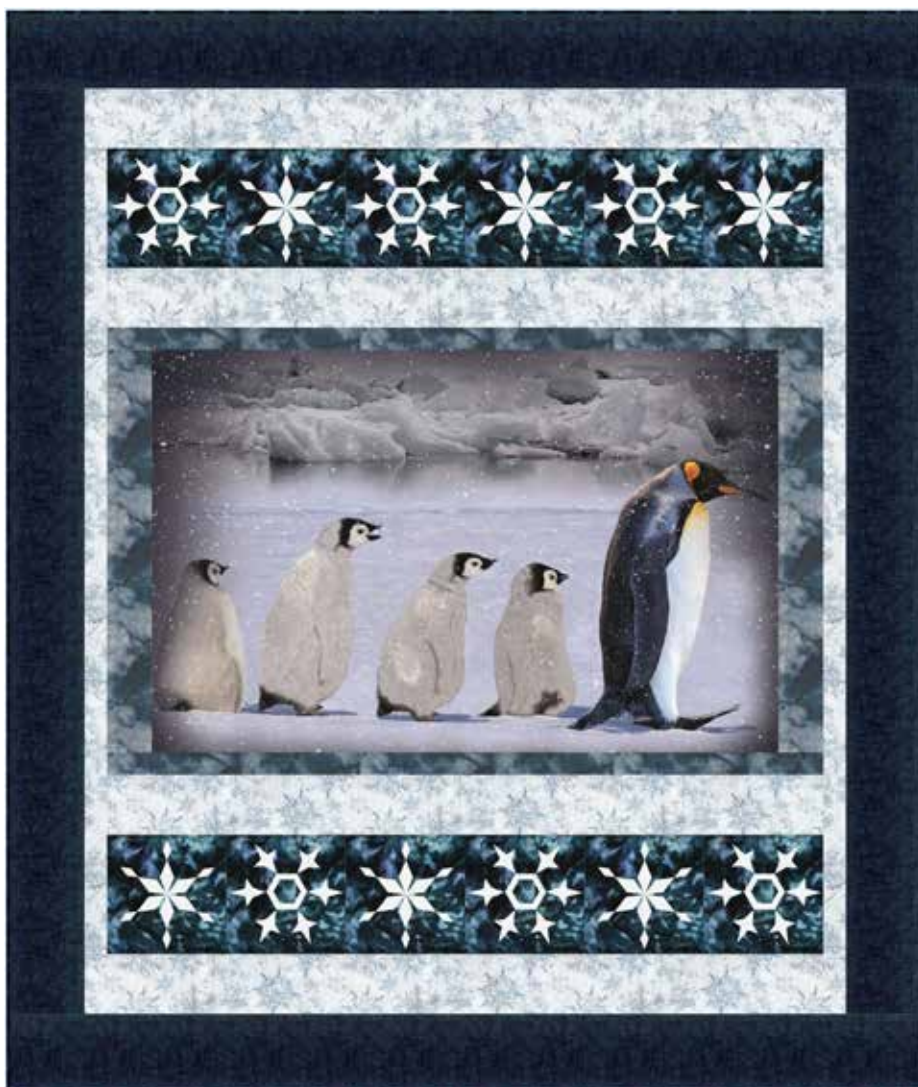

# PENGUIN FAMILY

Finished Quilt: 61" x 72"

Quilt design by Castilleja Cotton, featuring Call of the Wild, a Hoffman Spectrum Digital Print collection.

Fall in line with these sweet penguins as they make their winter trek.

S4712 330-Crystal

S4740 621-Arctic Blue

839 65-Denim

885 317-Macaw

885 399-Mercury

1384 147-Storm

1895 128-Midnight

FABRICS	1 KIT	15 KITS
S4712 330-Crystal	1 Yard	1 Bolt
S4740 621-Arctic Blue	1 Panel	1 Bolt
839 65-Denim	1/2 Yard	1 Bolt
885 317-Macaw	1 Yard	1 Bolt
883 399-Mercury	2/3 Yard	1 Bolt
1384 147-Storm	3/4 Yard	1 Bolt
1895 128-Midnight	5/8 Yard*	1 Bolt