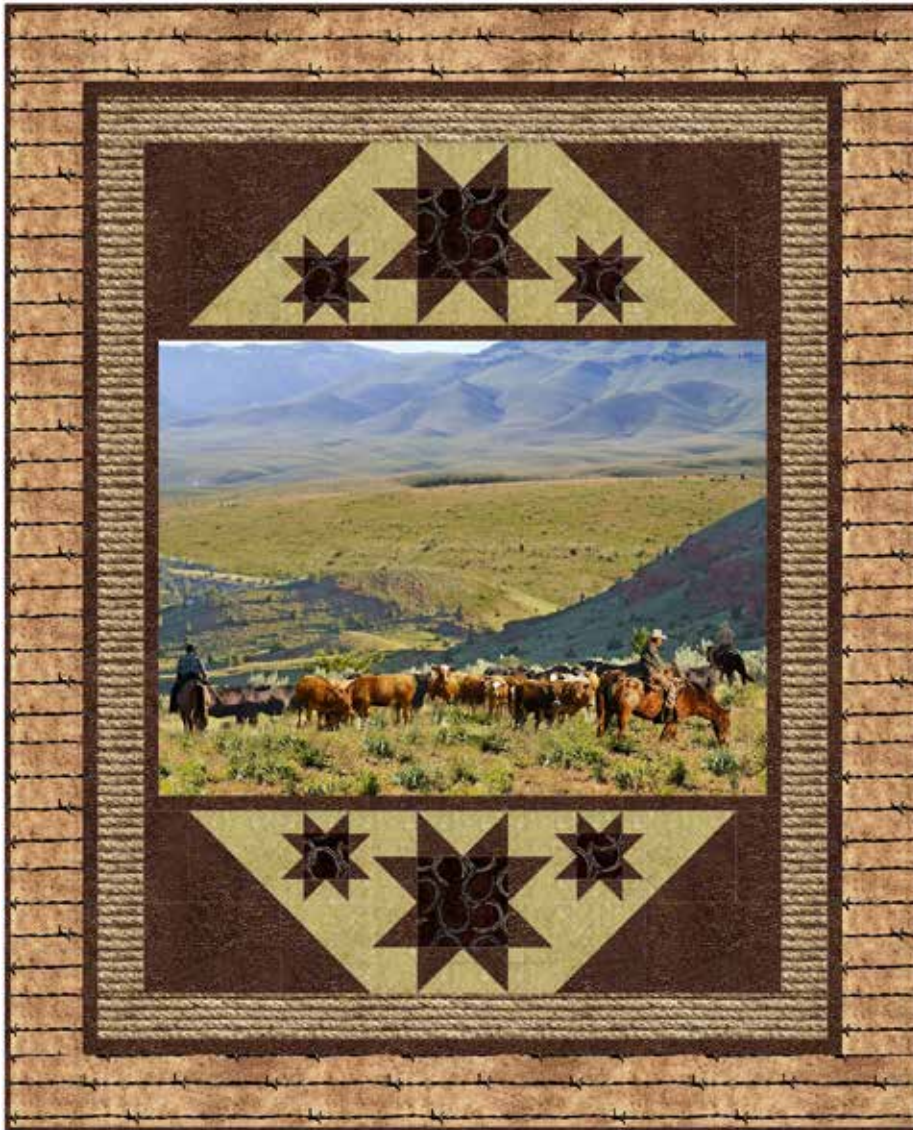

POLAR STARS

Finished Quilt: 60" x 74"

Quilt design by the Fabric Addict, featuring On the Range, a Hoffman Spectrum Digital Print collection.

Ready to be the star of any ranch escape, this quilt combines traditional stars with great borders showing off each design.

885 644-Asparagus

V5313 58-Earth

V5314 6-Brown

V5315 39-Rust

V5317 534-Hemp

V5319 A64-Antique Tan

FABRICS	1 KIT	8 KITS
885 644-Asparagus	3/4 Yard	1 Bolt
V5313 58-Earth	1 panel	1 Bolt
V5314 6-Brown	1 7/8 Yards*	1 Bolt
V5315 39-Rust	1/4 Yard	1 Bolt
V5317 534-Hemp	1 3/8 Yards	1 Bolt
V5319 A64-Antique Tan	1 1/2 Yards	1 Bolt