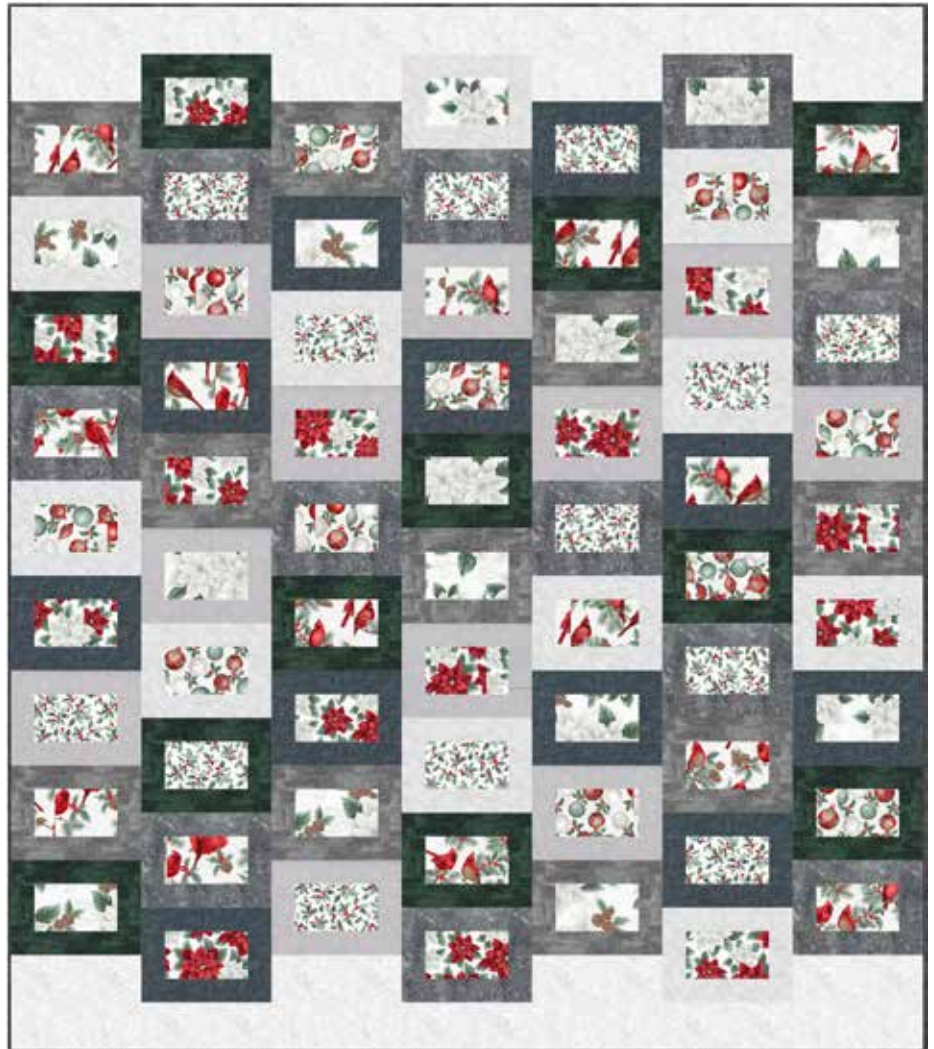

CONFIDENT BEGINNER | 1 DAY CLASS

POSTCARDS

Finished Quilt: 77" x 88"

Quilt design by Bear Hug Quiltworks, featuring Christmas Splendor.

Send out cards of holiday cheer with this fun quilt full of silver shimmer!

G8555 55S-Charcoal Silver

G8555 113S-Frost Silver

W5363 48S-Gray Silver

W7775 441S-Winter Cherry Silver

W7776 3S-White Silver

W7777 441S-Winter Cherry Silver

W7778 441S-Winter Cherry Silver

W7781 441S-Winter Cherry Silver

W7782 176S-Ice Silver

W7783 D21S-Dusty Teal Silver

W7783 76S-Pewter Silver

W7784 176S-Ice Silver

FABRICS	1 KIT	9 KITS	FABRICS	1 KIT	9 KITS
G8555 55S-Charcoal Silver	1 Yard	1 Bolt	W7778 441S-Winter Cherry Silver	5/8 Yard	1 Bolt
G8555 113S-Frost Silver	1 Yard	1 Bolt	W7781 441S-Winter Cherry Silver	5/8 Yard	1 Bolt
W5363 48S-Gray Silver	1 Yard	1 Bolt	W7782 176S-Ice Silver	1 3/8 Yds.	1 Bolt
W7775 441S-Winter Cherry Silver	5/8 Yard	1 Bolt	W7783 76S-Pewter Silver	1 Yard	1 Bolt
W7776 3S-White Silver	5/8 Yard	1 Bolt	W7783 D21S-Dusty Teal Silver	1 5/8 Yds.*	1 Bolt
W7777 441S-Winter Cherry Silver	5/8 Yard	1 Bolt	W7784 176S-Ice Silver	1 Yard	1 Bolt