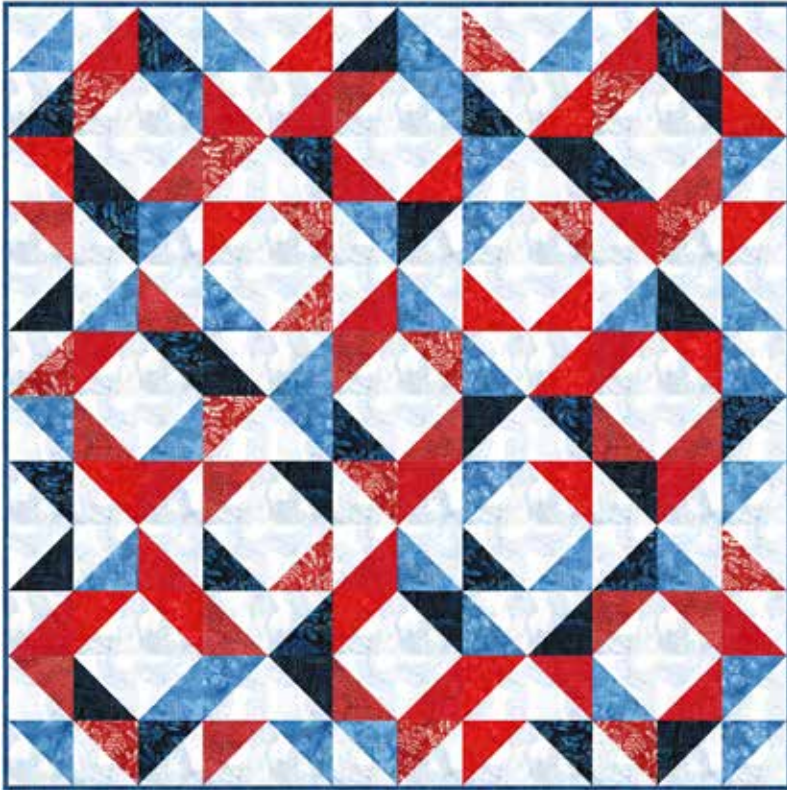

ADVANCED BEGINNER | 1 DAY CLASS

QUICKSTEP & FIRECRACKER

Finished Quickstep Quilt: 54" x 54"
Finished Firecracker Quilt: 14" x 48"

Quilt and runner designs by Villa Rosa Designs, featuring Hoffman Bali Batiks, the Winter Delight collection.

Celebrate with extra cheer and firecrackers!

Quickstep: 54" x 54"