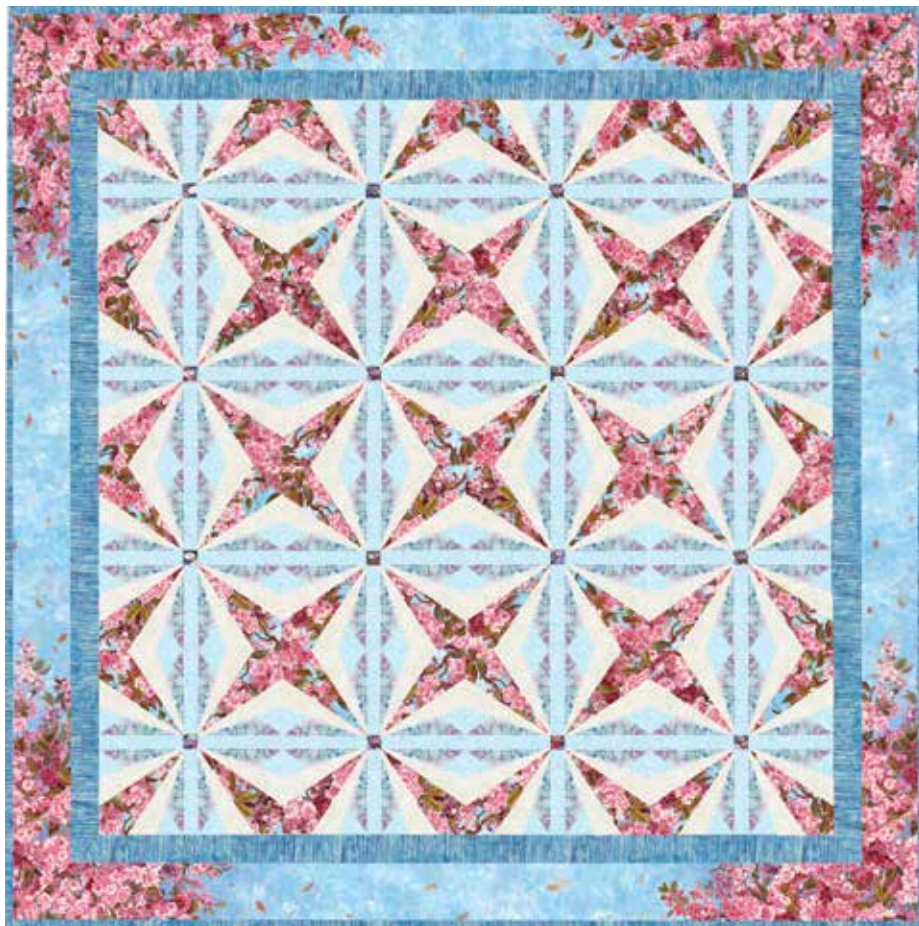

RADIANCE

Finished Quilt: 65" x 65"

Quilt design by Quilted Garden Designs, featuring Sakura Blooms, a Hoffman Spectrum Digital Print collection.

Paper pieced perfection this quilt has the perfect touch of feminine beauty with a gorgeous border detail!

R2284 1-Azure

V5325 3-White

W5365 448-Blossom

W5366 352-Lilly

W5367 16-Sky

W5368 448-Blossom

1895 708-Baby Blue

FABRICS	1 KIT	10 KITS
R2284 1-Azure	7/8 Yard*	1 Bolt
V5325 3-White	5/8 Yard	1 Bolt
W5365 448-Blossom	1 1/4 Yards	1 Bolt
W5366 352-Lilly	1/8 Yard	1 Bolt
W5367 16-Sky	1 Yard	1 Bolt
W5368 448-Blossom	1 1/8 Yards	1 Bolt
1895 708-Baby Blue	1 1/3 Yards	1 Bolt