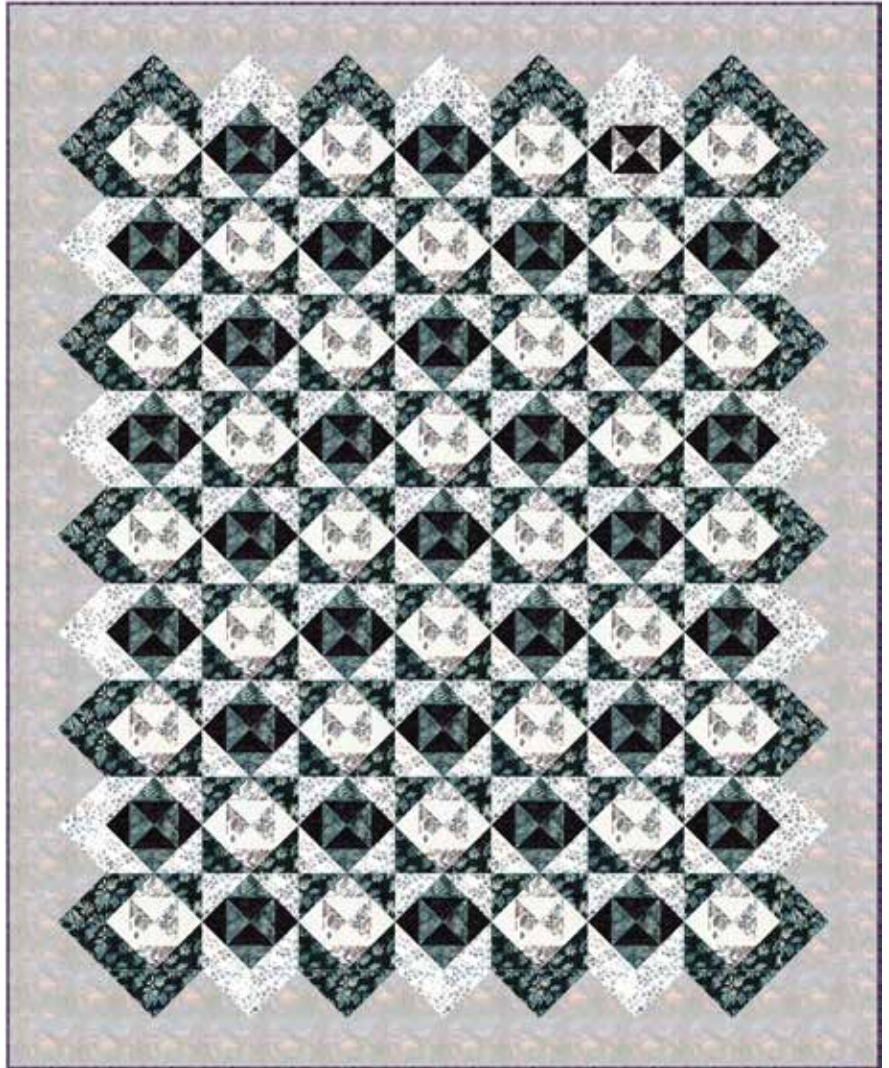

INTERMEDIATE | 1 DAY CLASS

SHAPE SHIFTER

Finished Quilt: 72" x 88"

Quilt design by Bear Hug Quiltworks, featuring Hoffman Bali Batiks, the Touch of Gray collection.

High contrast and plenty of beauty to go around, this quilt is a show-stopper.

BEAR HUG QUILTWORKS

1895 176-Ice

1895 394-Merlot

1895 704-Deep Earth

V2547 128-Midnight

V2548 513-Volcano

V2550 330-Crystal

V2551 330-Crystal

V2558 521-Mist

PURCHASE PATTERNS
BearHugQuiltworks.com

FABRICS	1 KIT	8 KITS
1895 176-Ice	2 1/8 Yards	2 Bolts
1895 394-Merlot	5/8 Yard*	1 Bolt
1895 704-Deep Earth	7/8 Yard	1 Bolt
V2547 128-Midnight	1 3/4 Yards	1 Bolt
V2548 513-Volcano	7/8 Yard	1 Bolt
V2550 330-Crystal	1 Yard	1 Bolt
V2551 330-Crystal	1 5/8 Yards	1 Bolt
V2558 521-Mist	7/8 Yard	1 Bolt