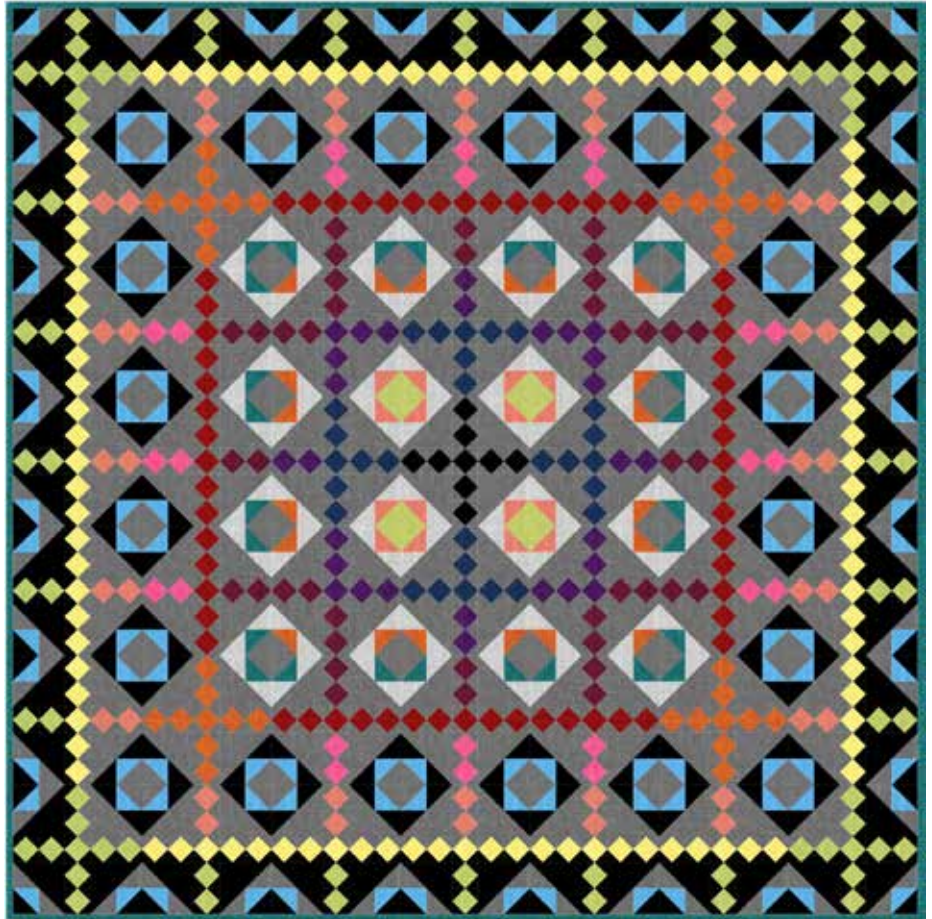

# SOLIDARITY

Finished Quilt: 70" x 70"

Quilt design by the Gourmet Quilter, featuring 24/7, a printed linen texture blender collection.

Let this pattern and color placement guide your gaze! Surely captivating.

**GQ** gourmet quilter  
...because quilting is delicious!

S4705 5-Red

S4705 7-Blue

S4705 13-Orange

S4705 14-Purple

S4705 18-Royal

S4705 21-Teal

S4705 124-Lemon

S4705 404-Bubblegum

S4705 143-Ruby

S4705 654-Dark Gray

S4705 178 Leaf

S4705 674-Light Gray

S4705 198-Apricot

100 122-Jet

**PURCHASE PATTERN**

*GourmetQuilter.com*

<b>FABRICS</b>	<b>1 KIT</b>	<b>9 KITS</b>	<b>FABRICS</b>	<b>1 KIT</b>	<b>9 KITS</b>
S4705 5-Red	3/8 Yard	1 Bolt	S4705 143-Ruby	3/8 Yard	1 Bolt
S4705 7-Blue	3/4 Yard	1 Bolt	S4705 178-Leaf	1/2 Yard	1 Bolt
S4705 13-Orange	3/8 Yard	1 Bolt	S4705 198-Apricot	3/8 Yard	1 Bolt
S4705 14-Purple	1/4 Yard	1 Bolt	S4705 404-Bubblegum	1/4 Yard	1 Bolt
S4705 18-Royal	1/4 Yard	1 Bolt	S4705 654-Dark Gray	4 1/4 Yds.	3 Bolts
S4705 21-Teal	7/8 Yard*	1 Bolt	S4705 674-Light Gray	5/8 Yard	1 Bolt
S4705 124-Lemon	5/8 Yard	1 Bolt	100 122-Jet	2 5/8 Yds.	2 Bolts