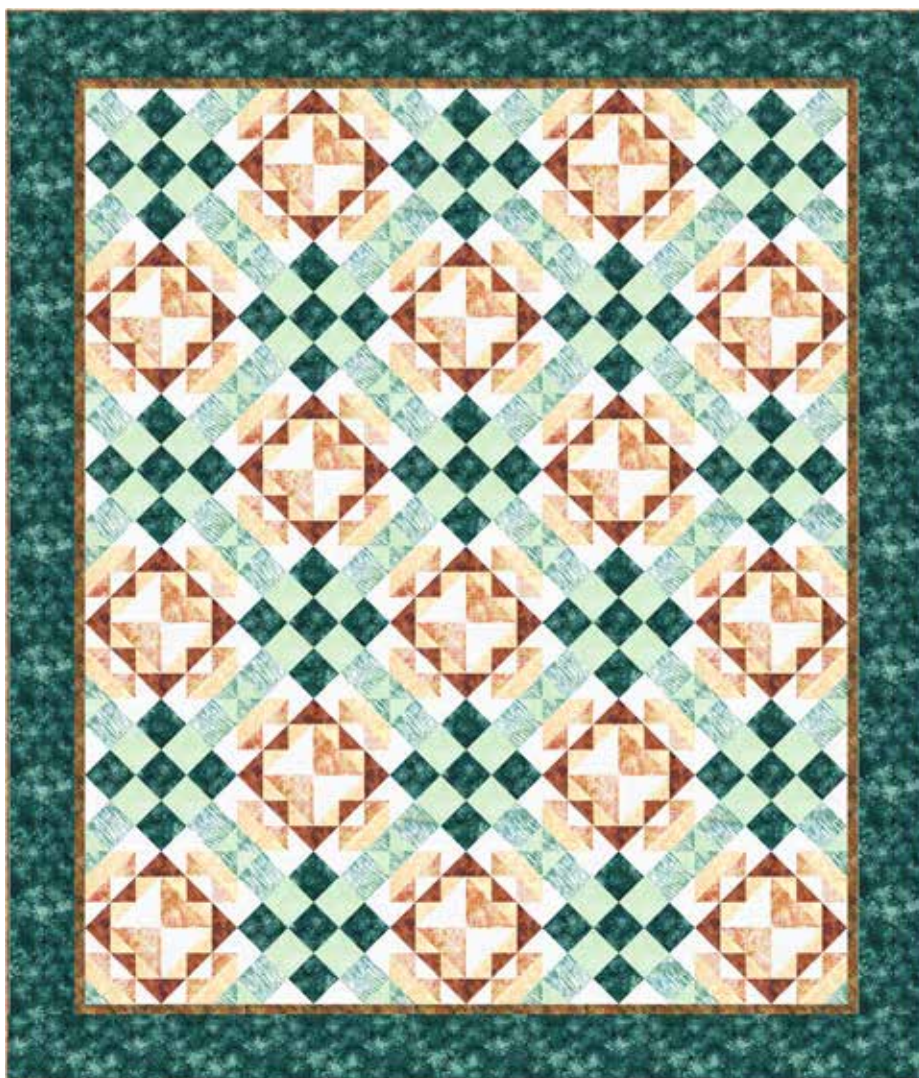

SPANISH TILES

Finished Quilt: 90" x 105"

Quilt design by Needle In a Hayes Stack, featuring Hoffman Bali Batiks, the Sweet as Tea collection.

The warmth of this quilt will transport anyone to the Mediterranean. Ole!

S2303 267-Palomino

S2303 402-Sea Glass

S2304 418-Chamomile

S2305 480-Creamsicle

S2306 3-White

1895 168-Nutmeg

1895 205-Latte

1895 522-Seagrass

FABRICS	1 KIT	10 KITS
S2303 267-Palomino	1 1/4 Yards*	1 Bolt
S2303 402- Sea Glass	1 Yard	1 Bolt
S2304 418-Chamomile	3 Yards	2 Bolts
S2305 480-Creamsicle	1 1/4 Yards	1 Bolt
S2306 3-White	2 1/2 Yards	2 Bolts
1895 168-Nutmeg	1 1/4 Yards	1 Bolt
1895 205-Latte	1 1/2 Yards	1 Bolt
1895 522-Seagrass	1 1/8 Yards	1 Bolt