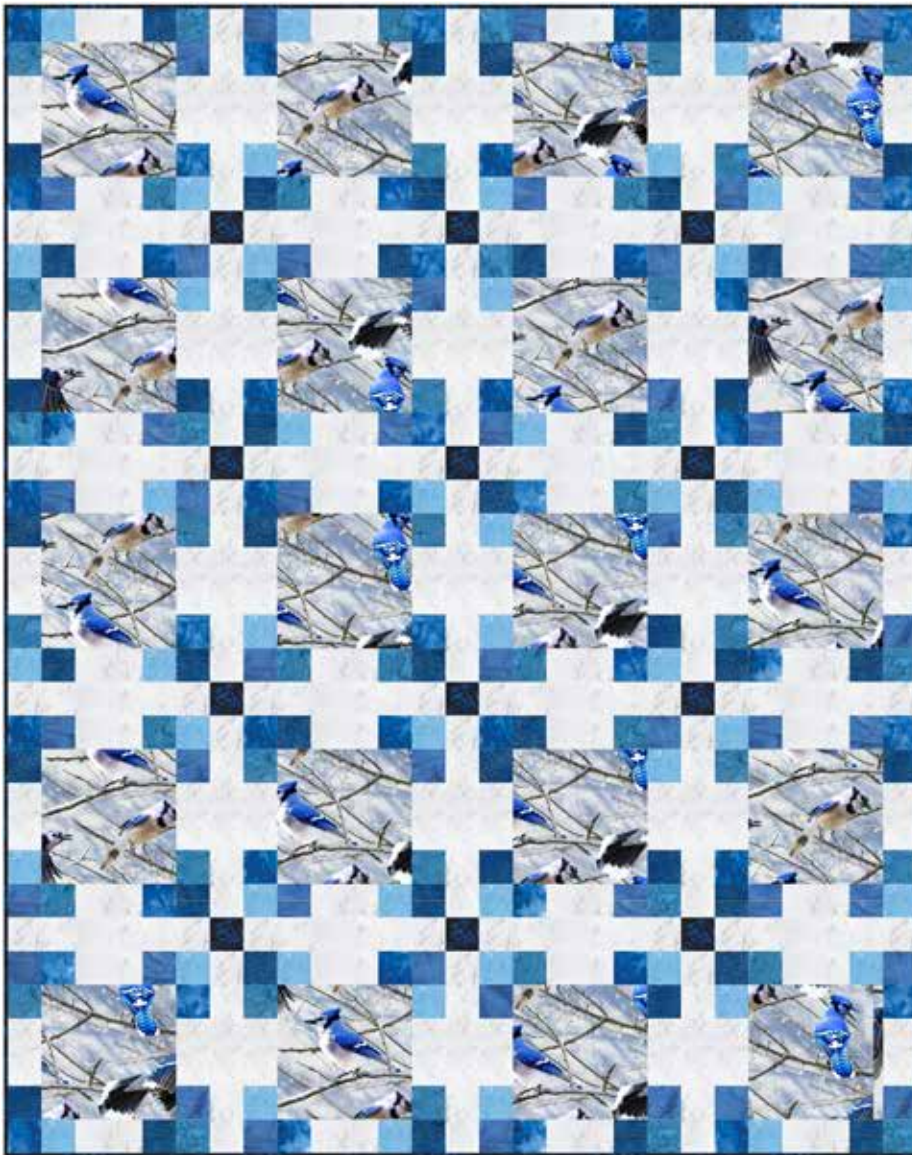

SQUARE PEGS

Finished Quilt: 54" x 68"

Quilt design by Bear Hug Quiltworks, featuring Call of the Wild, a Hoffman Spectrum Digital Print collection.

A classic, blue and white beauty compliments these gorgeous birds.

R7690 176S-Ice Silver

V5214-262-Blue Jay

839 261-Blue Jay

884 17-Cobalt

885 7-Blue

1895 92-Slate

1895 261-Blue Jay

1895 301-Bluebird

FABRICS	1 KIT	8 KITS
R7690 176S-Ice Silver	1 5/8 Yards	1 Bolt
V5214 262-Blue Jay	1 1/2 Yards	1 Bolt
839 261-Blue Jay	1/4 Yard	1 Bolt
884 17-Cobalt	3/4 Yard*	1 Bolt
885 7-Blue	1/4 Yard	1 Bolt
1895 92-Slate	1/4 Yard	1 Bolt
1895 261-Blue Jay	1/4 Yard	1 Bolt
1895 301-Bluebird	1/4 Yard	1 Bolt