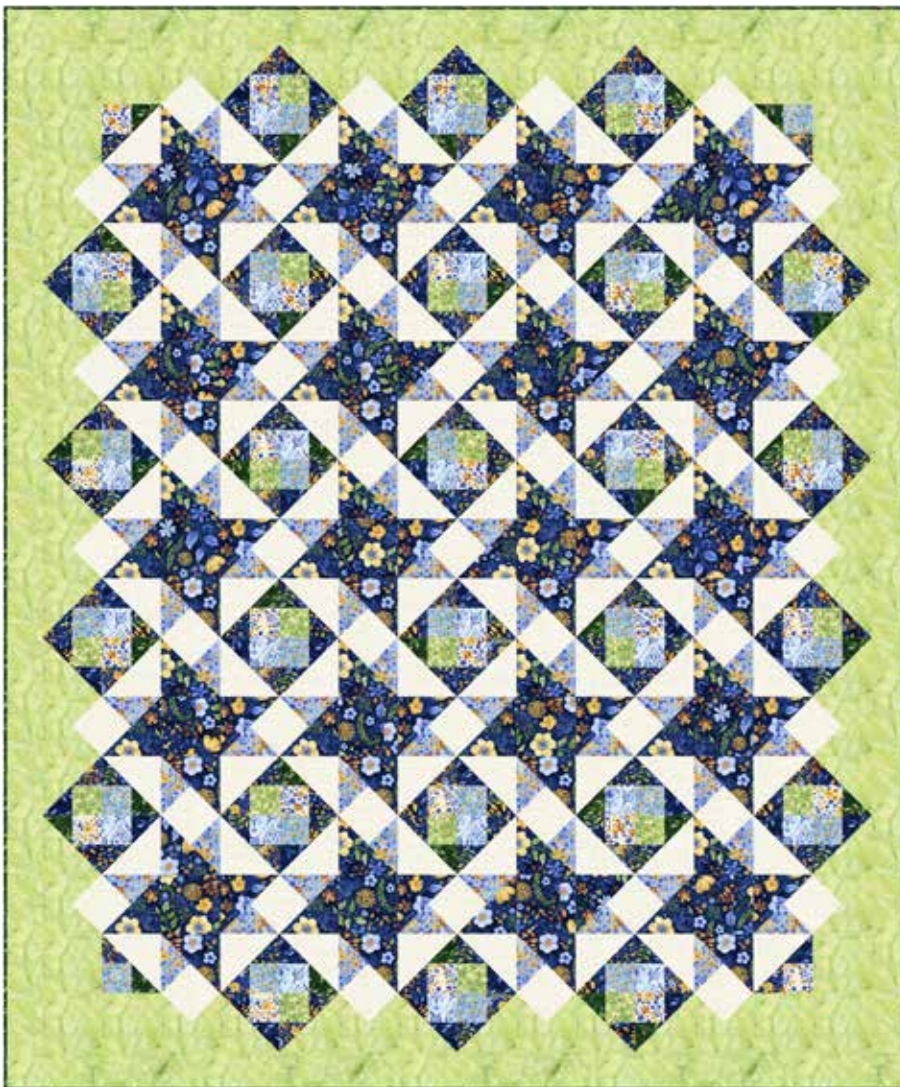

STARGAZER

Finished Quilt: 76" x 91"

Quilt design by Bear Hug Quiltworks, featuring Bountiful & Blue, a Hoffman screen-print collection.

A classic quilt that reminds us of the fresh meadows of Spring!

FABRICS	1 KIT	12 KITS	FABRICS	1 KIT	12 KITS
V5235 19-Navy	1 3/4 Yds	2 Bolts	V5240 727-Garden	3/8 Yard	1 Bolt
V5237 301-Bluebird	3/8 Yard	1 Bolt	V5241 19-Navy	3/8 Yard	1 Bolt
V5238 19-Navy	3/8 Yard	1 Bolt	V5241 139-Periwinkle	1 Yard	1 Bolt
V5239 19-Navy	3/8 Yard	1 Bolt	V5241 448-Blossom	3/8 Yard	1 Bolt
V5239 121-Ivy	1 1/8 Yds*	1 Bolt	V5242 20-Natural	2 Yards	2 Bolts
V5240 19-Navy	3/8 Yard	1 Bolt	1895 600-St. Paddy	2 1/4 Yds	2 Bolts
V5240 139-Periwinkle	3/8 Yard	1 Bolt	* includes binding		