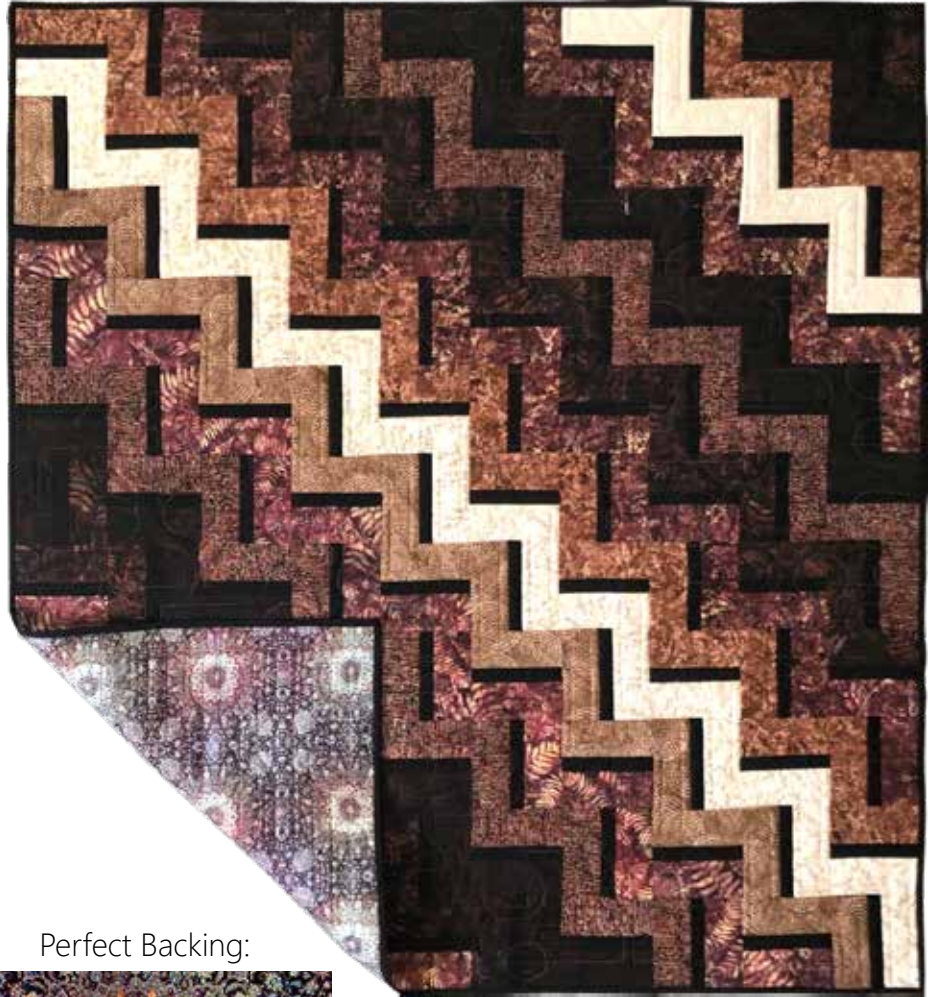

# STEP IT UP

Finished Quilt: 60" x 66"

Quilt design by  
Quilt Expressions,  
featuring Hoffman  
Bali Batiks.

Perfect Backing:

S2313 528-Cinnabar

S2313 561-Bordeaux

S2317 24-Alabaster

S2317 342-Woody