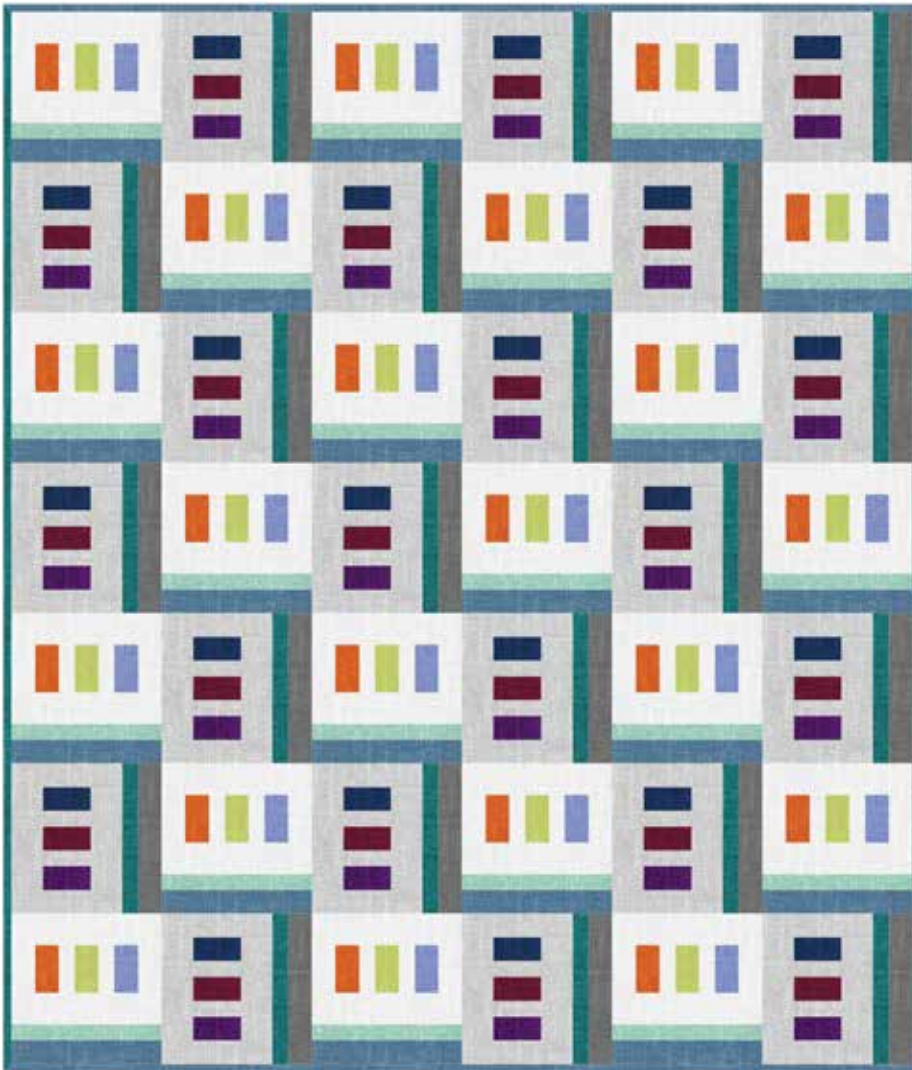

INTERMEDIATE | 1 DAY CLASS

THIS AND THAT

Finished Quilt: 57" x 66"

Quilt design by the Gourmet Quilter, featuring 24/7, a printed linen texture blender collection.

Move about this way and that way with this gorgeous palette and playful pattern.

FABRICS	1 KIT	12 KITS	FABRICS	1 KIT	12 KITS
S4705 13-Orange	1/4 Yard	1 Bolt	S4705 70-Lavender	1/4 Yard	1 Bolt
S4705 14-Purple	1/4 Yard	1 Bolt	S4705 74-Mint	3/8 Yard	1 Bolt
S4705 18-Royal	1/4 Yard	1 Bolt	S4705 143-Ruby	1/4 Yard	1 Bolt
S4705 20-Natural	1 1/4 Yds.	1 Bolt	S4705 178-Leaf	1/4 Yard	1 Bolt
S4705 21-Teal	3/8 Yard	1 Bolt	S4705 654-Dark Gray	1/2 Yard	1 Bolt
S4705 65-Denim	7/8 Yard*	1 Bolt	S4705 674-Light Gray	1 1/4 Yds.	1 Bolt

* includes binding

PURCHASE PATTERN
GourmetQuilter.com