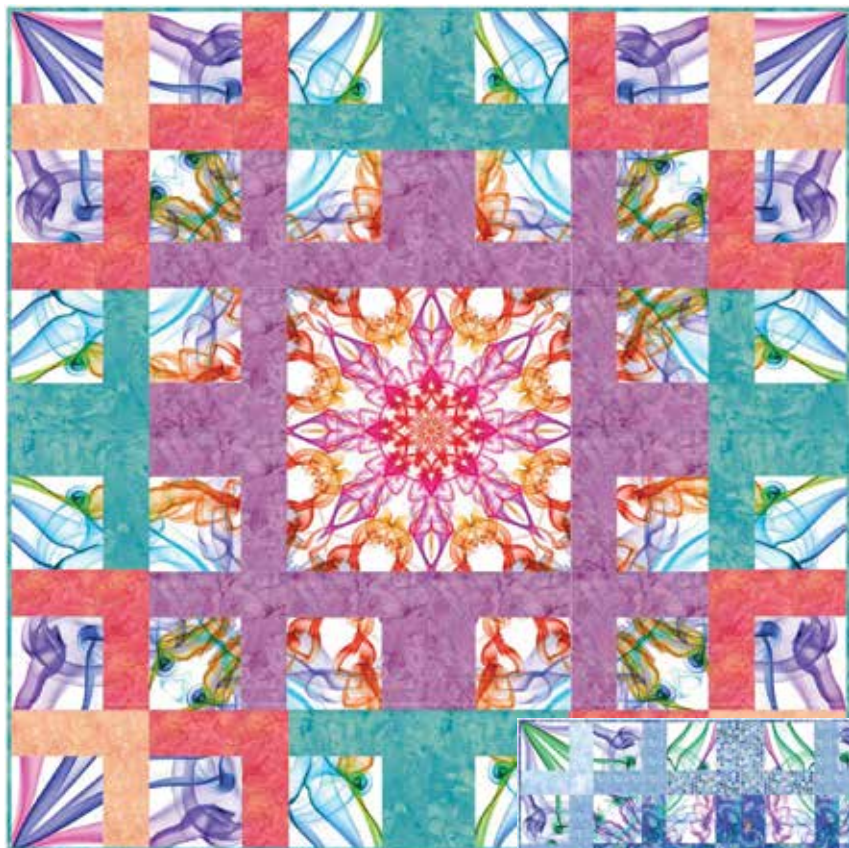

# THRUWAY

Finished Quilt: 50" x 50"

Quilt design by Bear Hug Quiltworks, featuring Dream Big Ethereality, a Hoffman Spectrum Digital Print collection.

Peek through the lattice to view the newest edition of the Dream Big Series.

Prism Coloway

Dragonfly Colorway

## DRAGONFLY COLORWAY

S4761 518-Splash

S4795 324-Dragonfly

S4808 16-Sky

1384 183-Glacier

1895 451-Cornflower

PRISM COLORWAY FABRICS	1 KIT	10 KITS	DRAGONFLY COLORWAY FABRICS	1 KIT	10 KITS
S4795 633-Prism	1 Panel	1 Bolt	S4761 518-Splash	3/4 Yard	1 Bolt
885 314-Sherbet	3/8 Yard	1 Bolt	S4795 324-Dragonfly	1 Panel	1 Bolt
885 497-Guava	5/8 Yard	1 Bolt	S4808 16-Sky	1 1/8 Yds.*	1 Bolt
1895 136-Peacock	1 1/8 Yds.*	1 Bolt	1384 183-Glacier	3/8 Yard	1 Bolt
1895 474-Punch	3/4 Yard	1 Bolt	1895 451-Cornflower	5/8 Yard	1 Bolt