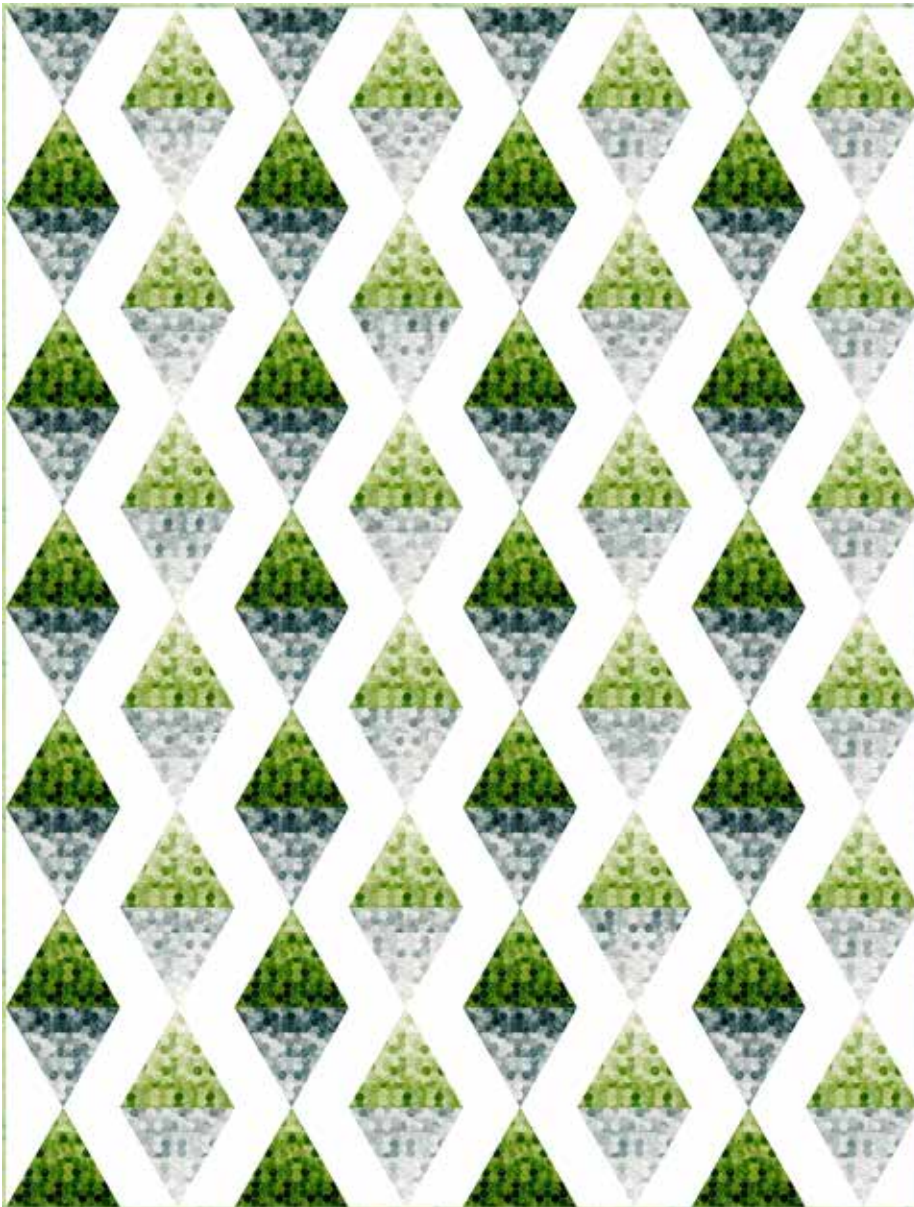

CONFIDENT BEGINNER | 1 DAY CLASS

TIMBERLINE REFLECTIONS

Finished Quilt: 64" x 84"

Quilt design by Needle in a Hayes Stack, featuring Backsplash 2.0, a Hoffman Spectrum Digital Print collection.

An exquisite use of a captivating ombré texture – a simple design that packs power!

S4762 8-Green

S4762 76-Pewter

100 618-Zinc

1895 600-St. Paddy

PURCHASE PATTERN
NeedleInAHayesStack.biz

FABRICS	1 KIT	9 KITS
S4762 8-Green	1 5/8 Yards	1 Bolt
S4762 76-Pewter	1 5/8 Yards	1 Bolt
100 618-Zinc	2 3/4 Yards	2 Bolts
1895 600-St. Paddy	5/8 Yard*	1 Bolt