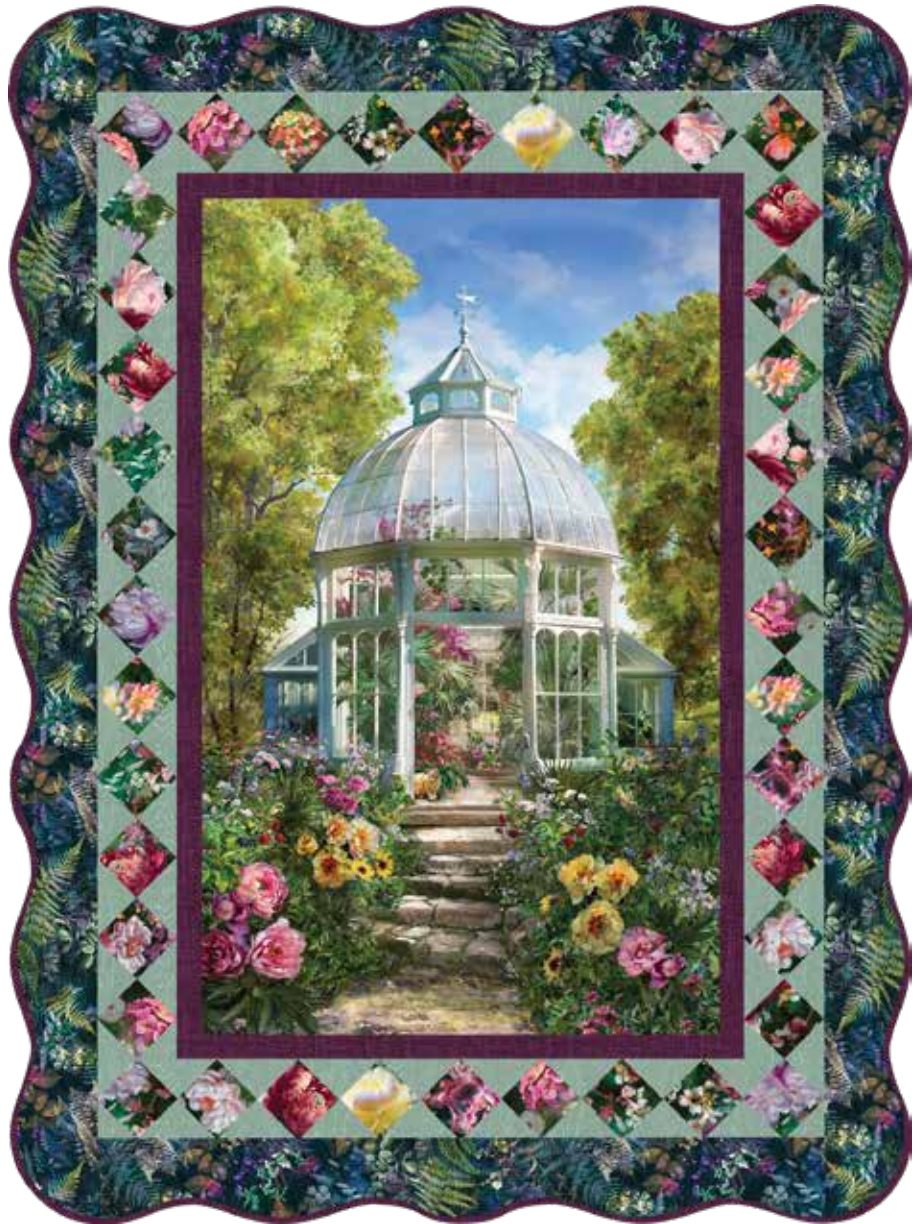

CONFIDENT BEGINNER | 1 DAY CLASS

TO THE GAZEBO

Finished Quilt: 44 1/2" x 60 1/2"

Quilt design by Quilted Garden Designs, featuring Botanical House, a Hoffman Spectrum Digital Print collection.

A stunning scene elegantly framed will transport you to the most fragrant garden where the birds sing.

S4705 328-Bergen

V5183 436-Eucalyptus

W5399 8-Green

W5402 170-Meadow

W5404 158-Victorian Rose

FABRICS	1 KIT	12 KITS
S4705 328-Bergen	1 Yard*	1 Bolt
V5183 436-Eucalyptus	1/2 Yard	1 Bolt
W5399 8-Green	1 Panel	1 Bolt
W5402 170-Meadow	1/2 Yard	1 Bolt
W5404 158-Victorian Rose	1 1/4 Yard	1 Bolt