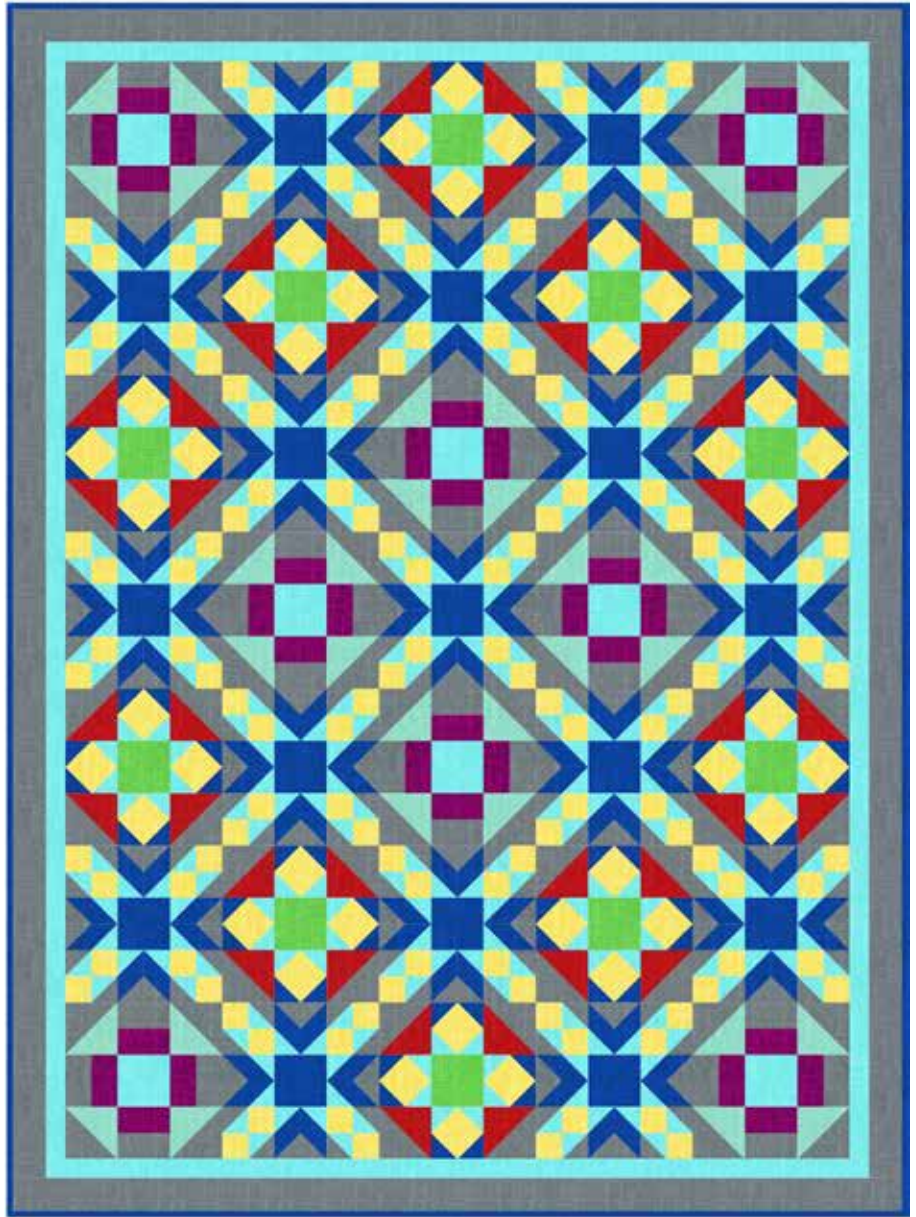

ADVANCED BEGINNER | 1 DAY CLASS

TREASURE BOX

Finished Quilt: 68" x 92"

Quilt design by the Gourmet Quilter, featuring our 24/7 "Linen" Blender Basic.

This quilt is a treasure with a unique color palette and timeless design.

S4705 17-Cobalt

S4705 67-Flame

S4705 76-Pewter

S4705 79-Seafoam

S4705 214-Aquamarine

S4705 354-Kelly

S4705 471-Buttercup

S4705 711-Deep Fuchsia

PURCHASE PATTERN

GourmetQuilter.com
CheckerDist.com

FABRICS	1 KIT	10 KITS
S4705 17-Cobalt	2 3/8 Yds.*	2 Bolts
S4705 67-Flame	1/2 Yard	1 Bolt
S4705 76-Pewter	2 3/4 Yds.	2 Bolts
S4705 79-Seafoam	3/8 Yard	1 Bolt
S4705 214-Aquamarine	2 1/8 Yds.	2 Bolts
S4705 354-Kelly	3/8 Yard	1 Bolt
S4705 471-Buttercup	1 3/8 Yds.	1 Bolt
S4705 711-Deep Fuchsia	3/8 Yard	1 Bolt