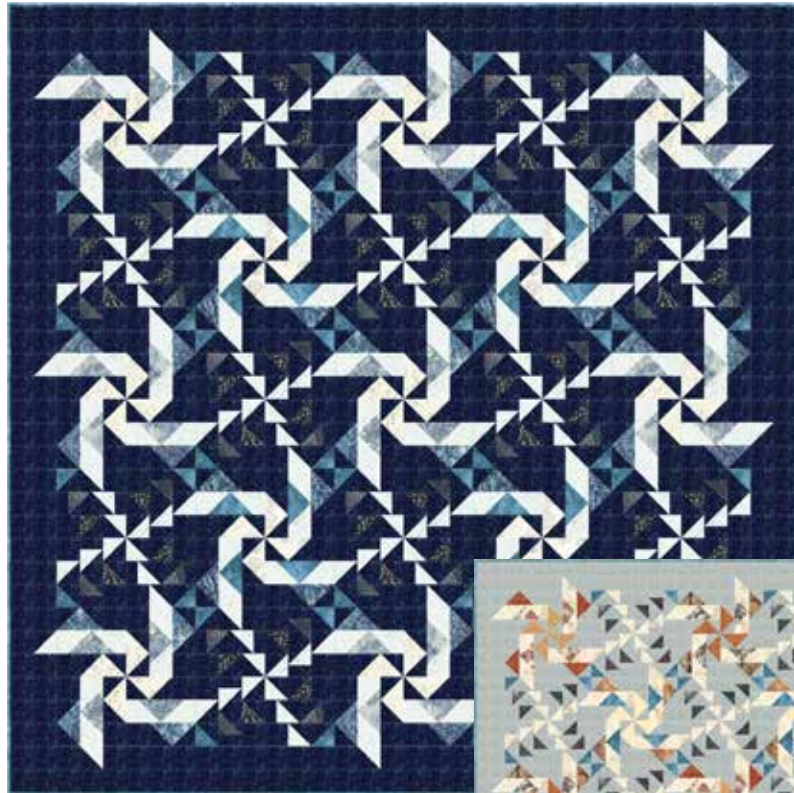

INTERMEDIATE | 1 DAY CLASS

WHIRLWIND

Finished Quilt: 68" x 68"

Quilt design by Marilyn Foreman of Quilt Moments, featuring Hoffman Bali Batiks, the Blue Jean Baby and Cider Season collections.

Easy to kit! 12 Fat Quarters, plus Accent and Background yardage. The pattern also includes 3 additional sizes.

Blue Jean Baby Colorway

Cider Season Colorway

BLUE JEAN BABY COLORWAY

S2313 587-February

S2314 190-Ice Blue

S2315 521-Mist

S2316 242-London

S2317 190-Ice Blue

S2317 242-London

S2319 242-London

S2324 587-February

S2325 524-Moonstruck

S2326 524-Moonstruck

1895 307-Snow

1895 311-Lake

1895 440-Liquorice

S2324 D21-Dusty Teal

1895 43-Camel

1895 311-Lake

1895 412-Buttercream

1895 572-Bourbon

1895 587-February

BLUE JEAN BABY COLORWAY FABRICS	1 KIT	9 KITS	CIDER SEASON COLORWAY FABRICS	1 KIT	9 KITS
S2313 587-February	1 FQ	1 Bolt	S2312 51-Chestnut	1 FQ	1 Bolt
S2314 190-Ice Blue	1 FQ	1 Bolt	S2312 267-Palomino	1 FQ	1 Bolt
S2315 521-Mist	1 FQ	1 Bolt	S2314 66-Autumn	1 FQ	1 Bolt
S2316 242-London	1 FQ	1 Bolt	S2316 84-Wheat	1 5/8 Yds.	1 Bolt
S2317 190-Ice Blue	1 FQ	1 Bolt	S2317 431-Cayenne	1 FQ	1 Bolt
S2317 242-London	1 FQ	1 Bolt	S2320 537-Blacklight	1 FQ	1 Bolt
S2319 242-London	1 FQ	1 Bolt	S2324 372-Saddle	1 FQ	1 Bolt
S2324 587-February	1 FQ	1 Bolt	S2324 D21-Dusty Teal	1 FQ	1 Bolt
S2325 524-Moonstruck	1 FQ	1 Bolt	1895 43-Camel	1 FQ	1 Bolt
S2326 524-Moonstruck	1 FQ	1 Bolt	1895 311-Lake	1 1/4 Yds.*	1 Bolt
1895 307-Snow	1 5/8 Yds.	1 Bolt	1895 412-Buttercream	1 FQ	1 Bolt
1895 311-Lake	1 1/4 Yds.*	1 Bolt	1895 572-Bourbon	1 FQ	1 Bolt
1895 440-Liquorice	4 1/2 Yds.	3 Bolts	1895 587-February	4 1/2 Yds.	3 Bolts