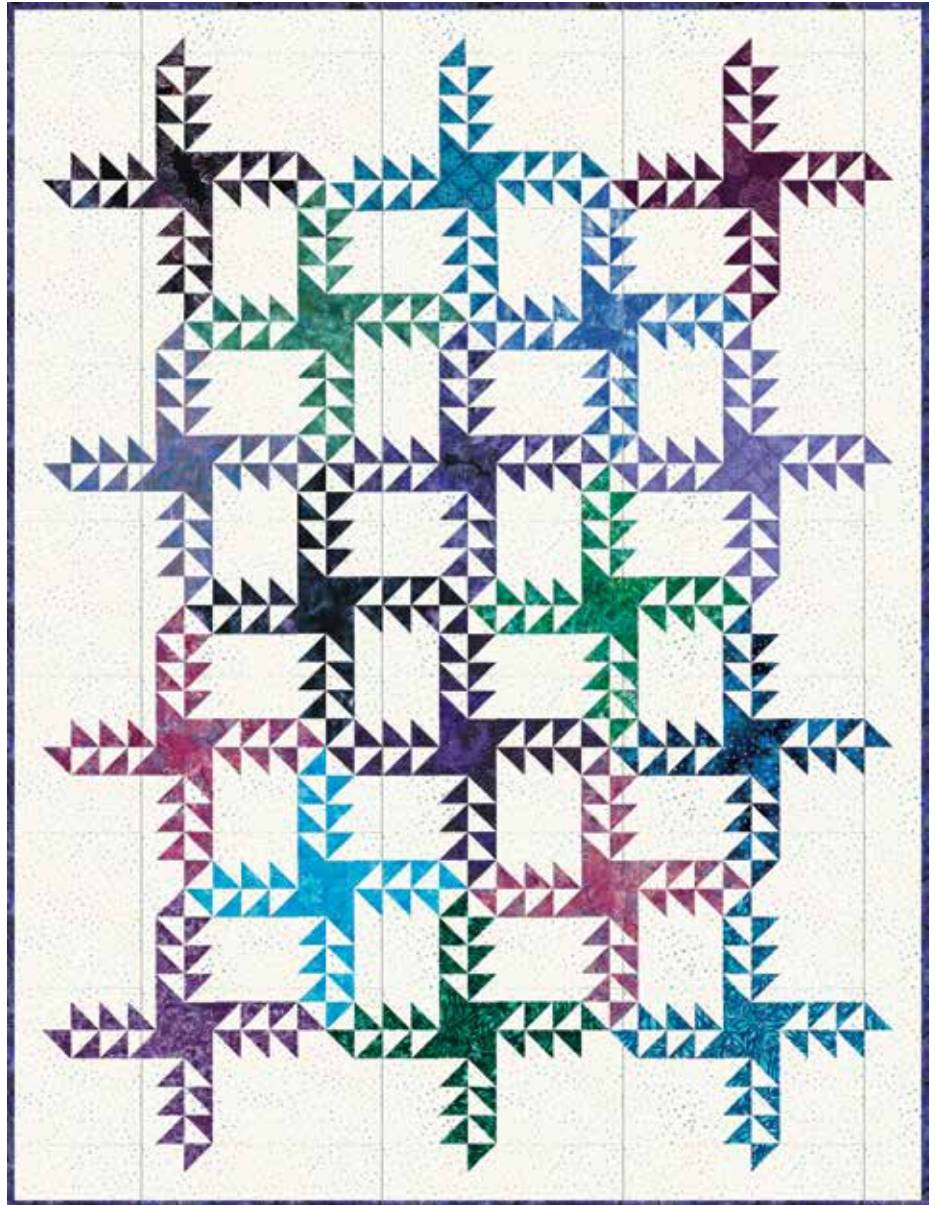

INTERMEDIATE | 1 DAY CLASS

WILD FRIENDS

Finished Quilt: 64" x 84"

Quilt design by Hunter's Design Studio, featuring Hoffman Bali Batiks.

This dynamic quilt is made from simple half square triangles, radiating from a Friendship Star. Pattern includes four sizes.

R2242 442-Flax

R2242 482-Cotton Candy

R2278 658-Electric Purple

R2272 189-Christmas Green

R2281 341-Wade

R2272 341-Wade

R2281 565-Savannah

R2273 31-Emerald

R2282 329-Brooke

R2273 474-Punch

R2282 358-Vegas

R2274 441-Winter Cherry

R2282 418-Chamomile

R2276 441-Winter Cherry

R2282 443-Seasalt

R2277 229-Wisteria

839 85-Blackberry

R2278 328-Bergen

885 358-Vegas

PURCHASE PATTERN

HuntersDesignStudio.com

FABRICS	1 KIT	12 KITS	FABRICS	1 KIT	12 KITS
R2242 442-Flax	1 FQ	1 Bolt	R2278 658-Electric Purple	1 FQ	1 Bolt
R2242 482-Cotton Candy	5 Yards	4 Bolts	R2281 341-Wade	1 FQ	1 Bolt
R2272 189-Christmas Green	1 FQ	1 Bolt	R2281 565-Savannah	1 FQ	1 Bolt
R2272 341-Wade	1 FQ	1 Bolt	R2282 329-Brooke	1 FQ	1 Bolt
R2273 31-Emerald	1 FQ	1 Bolt	R2282 358-Vegas	3/4 Yard + 1 FQ*	1 Bolt
R2273 474-Punch	1 FQ	1 Bolt	R2282 418-Chamomile	1 FQ	1 Bolt
R2274 441-Winter Cherry	1 FQ	1 Bolt	R2282 443-Seasalt	1 FQ	1 Bolt
R2276 441-Winter Cherry	1 FQ	1 Bolt	839 85-Blackberry	1 FQ	1 Bolt
R2277 229-Wisteria	1 FQ	1 Bolt	885 358-Vegas	1 FQ	1 Bolt
R2278 328-Bergen	1 FQ	1 Bolt			