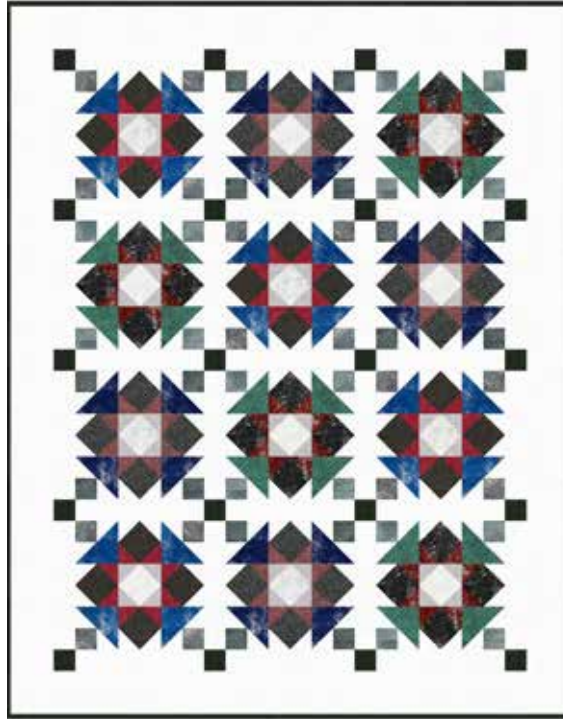

ADVANCED BEGINNER | 1 DAY CLASS

WIND STAR

Finished Quilt: 53" x 67"

Quilt design by Tourmaline & Thyme Quilts, featuring a Fat Quarter Bundle of our best selling metallic blenders.

Use these Fat Quarters and traditional piecing to make this sparkling lap quilt to keep you warm and cheery.

SILVER COLORWAY

METFQ2 28-Silver

G8555 3S-White Silver

G8555166S-Evergreen Silver

GOLD COLORWAY

METFQ2 47-Gold

W5363 20G-Natural Gold

W5363 436G-Eucalyptus Gold

PURCHASE PATTERN

TourmalineThymeQuilts.com

Silver Colorway

Gold Colorway

SILVER COLORWAY FABRICS	1 KIT	12 KITS	GOLD COLORWAY FABRICS	1 KIT	12 KITS
METFQ2 28-Silver	1 Bundle	12 Bundles	METFQ2 47-Gold	1 Bundle	12 Bundles
G8555 3S-White Silver	2 1/2 Yds.	2 Bolts	W5363 20G-Natural Gld.	2 1/2 Yds.	2 Bolts
G8555166S-Evergreen Slvr.	2/3 Yard*	1 Bolt	W5363 436G-Eucalyptus Gld.	2/3 Yard*	1 Bolt