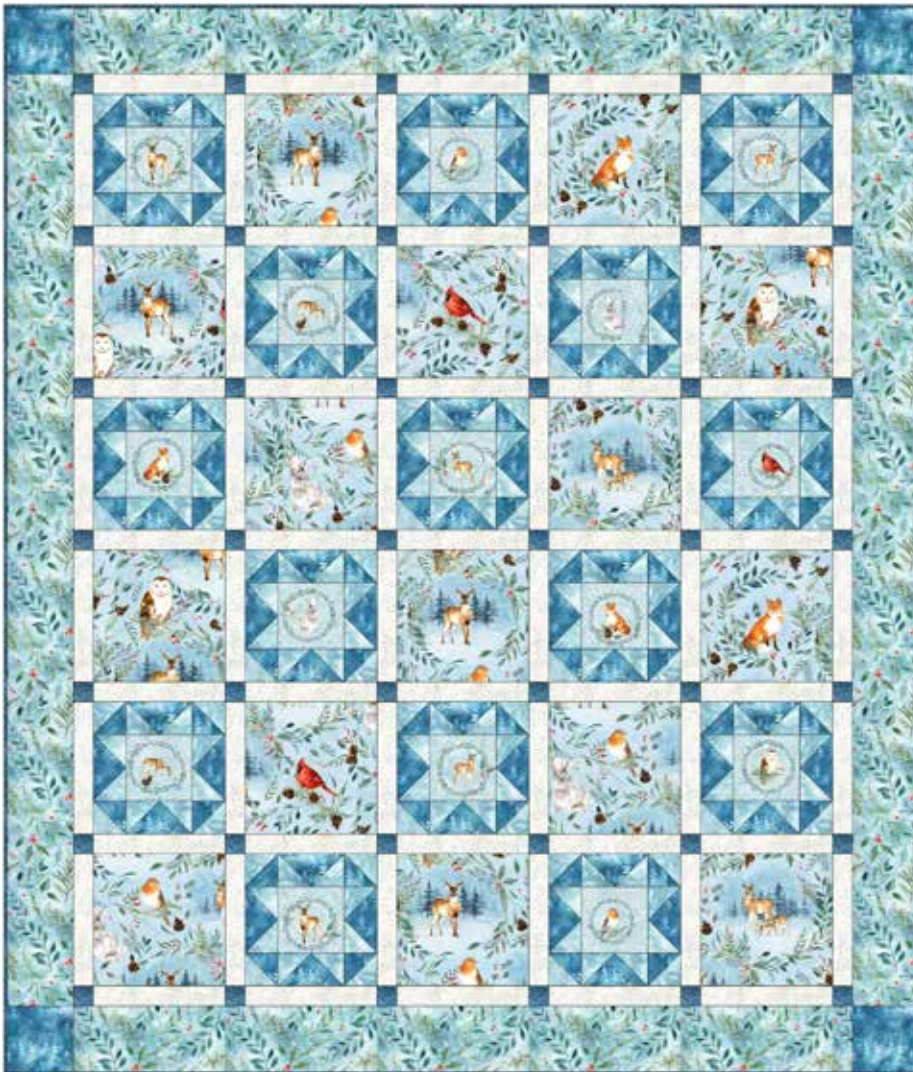

WINTERHOLZ

Finished Quilt: 68" x 80"

Quilt design by Bear Hug Quiltworks, featuring Woodland Winter, a Hoffman Spectrum Digital Print collection.

A traditional and sweet pattern paired with our Woodland friends - sure to bring a smile to everyone's face!

FABRICS	1 KIT	12 KITS
S4742 492-Breeze	1 3/4 Yards	2 Bolts
S4743 492-Breeze	1 Yard	1 Bolt
S4744 492-Breeze	1 5/8 Yards	2 Bolts
S4745 230-Sapphire	1 1/4 Yards	1 Bolt
S4746 492-Breeze	1 Yard	1 Bolt
885 638-Harbor	1 1/4 Yards	1 Bolt
1895 311-Lake	1 1/8 Yards*	1 Bolt