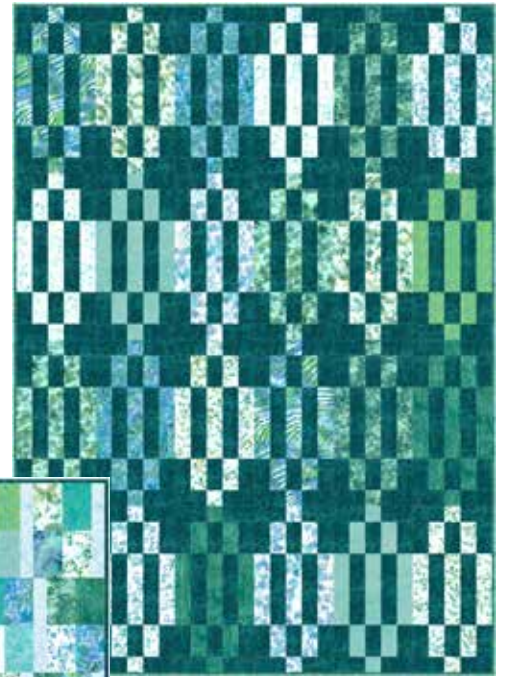

2 M, DOUBLE DELIGHT, & LANTERNS

ADVANCED BEGINNER | 1 DAY CLASS

Villa Rosa Designs

2M:
80" x 80"

Lanterns:
60" x 84"

Double Delight (DD):
54" x 63"

Finished 2M Quilt:
80" x 80"

Finished Double Delight Quilt:
54" x 63"

Finished Lanterns Quilt:
60" x 84"

Quilt designs by Villa Rosa Designs, featuring Hoffman Bali Batiks, the Dock Days of Summer collection. Quilts as soft as a gentle summer rain and as fresh as linens dried in the summer sun. Fat quarter and beginner friendly!