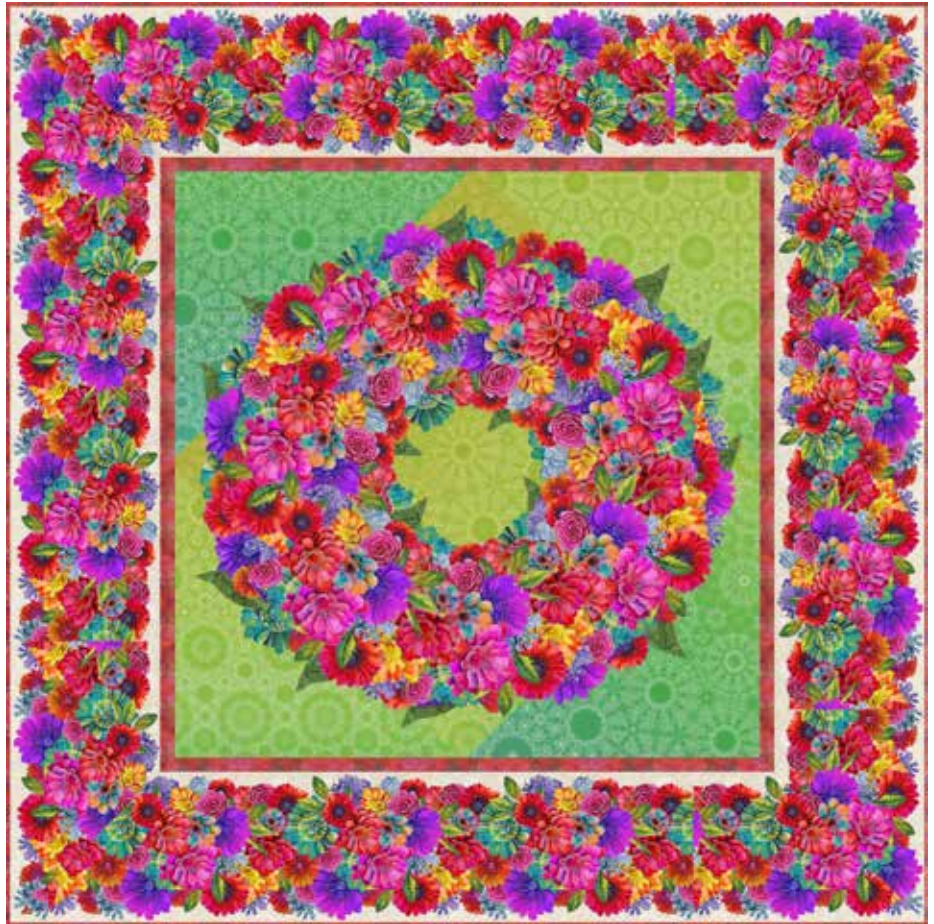

INTERMEDIATE | 1 DAY CLASS

3-D WREATH

Finished Quilt: 63" x 63"

Quilt design by Marlies Janssen of Candy Quilt Design, featuring her signature Bloom! collection for Hoffman CA Fabrics.

A glowing ombre background sets the stage for a 3D wreath of flowers, while bold borders frame the design with extra cheer.

Y5802 562-Blooms

Y5803 562-Blooms

Y5807 562-Blooms

Y5808 339-Summer

Y5809 115-Grass

1895 69-Jungle

1895 97-Raspberry

PURCHASE PATTERN
CandyQuiltDesign.com
CheckerDist.com

FABRICS	1 KIT	10 KITS
Y5802 562-Blooms	1/4 Yard or 1 FQ	1 Bolt
Y5803 562-Blooms	1/4 Yard or 1 FQ	1 Bolt
Y5807 562-Blooms	3/4 Yard*	1 Bolt
Y5808 339-Summer	3 Yards	2 Bolts
Y5809 115-Grass	1 1/2 Yards	1 Bolt
1895 69-Jungle	1/4 Yard or 1 FQ	1 Bolt
1895 97-Raspberry	1/4 Yard or 1 FQ	1 Bolt