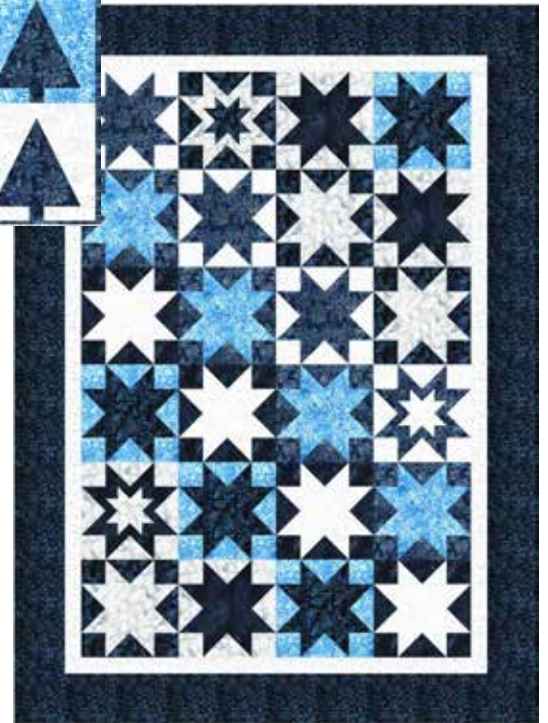

BEGINNER | 1 DAY CLASS

3 YD SIERRA & ANTICIPATION

Finished 3 YD Sierra: 32" x 48"
Finished Anticipation: 65" x 88"

Quilt designs by Material Girlfriends, featuring Hoffman Bali Batiks, the Into the Snow collection.

Follow the path through the snow with these fresh Winter quilts!

3 YD SIERRA

Y2675 451-Cornflower

Y2678 521-Mist

Y2681 19-Navy

Y2682 128-Midnight

ANTICIPATION

Y2670 128-Midnight

Y2673 176-Ice

Y2675 451-Cornflower

Y2675 521-Mist

Y2678 521-Mist

Y2681 19-Navy

Y2682 128-Midnight

Y2683 128-Midnight

Y2689 703-Deep Teal

PURCHASE PATTERNS

MaterialGirlfriends.com

 *Material Girlfriends*

3 YD Sierra (3 YD S):
32" x 48"

Anticipation (A): 65" x 88"

FABRICS	3 YD S 1 kit	A 1 kit	FABRICS	3 YD S 1 kit	A 1 kit
Y2670 128-Midnight	—	3/4 Yard	Y2681 19-Navy	1 Yard	3/4 Yard
Y2673 176-Ice	—	3/4 Yard	Y2682 128-Midnight	1/2 Yard*	3/4 Yard
Y2675 451-Cornflower	1 Yard	3/4 Yard	Y2683 128-Midnight	—	1 2/3 Yds.
Y2675 521-Mist	—	3/4 Yard	Y2689 703-Deep Teal	—	5/8 Yard*
Y2678 521-Mist	1 Yard	5/8 Yard	* binding		