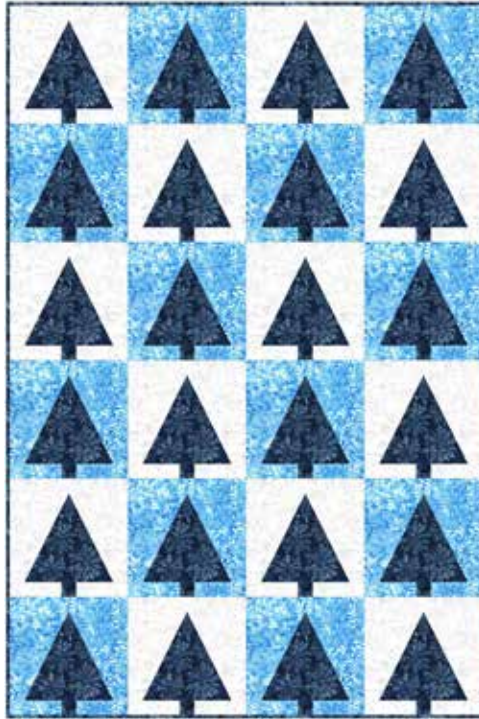

BEGINNER | 1 DAY CLASS

3 YD SIERRA & ANTICIPATION

Finished 3 YD Sierra: 32" x 48"
Finished Anticipation: 65" x 88"

Quilt designs by Material Girlfriends, featuring Hoffman Bali Batiks, the Into the Snow collection.

Follow the path through the snow with these fresh Winter quilts!

3 YD SIERRA

Y2675 451-Cornflower

Y2678 521-Mist

Y2681 19-Navy

Y2682 128-Midnight

ANTICIPATION

Y2670 128-Midnight

Y2673 176-Ice

Y2675 451-Cornflower

Y2675 521-Mist

Y2678 521-Mist

Y2681 19-Navy

Y2682 128-Midnight

Y2683 128-Midnight

Y2689 703-Deep Teal

PURCHASE PATTERNS

MaterialGirlfriends.com

 *Material Girlfriends*

3 YD Sierra (3 YD S):
32" x 48"

Anticipation (A): 65" x 88"

FABRICS	3 YD S 1 kit	A 1 kit	FABRICS	3 YD S 1 kit	A 1 kit
Y2670 128-Midnight	—	3/4 Yard	Y2681 19-Navy	1 Yard	3/4 Yard
Y2673 176-Ice	—	3/4 Yard	Y2682 128-Midnight	1/2 Yard*	3/4 Yard
Y2675 451-Cornflower	1 Yard	3/4 Yard	Y2683 128-Midnight	—	1 2/3 Yds.
Y2675 521-Mist	—	3/4 Yard	Y2689 703-Deep Teal	—	5/8 Yard*
Y2678 521-Mist	1 Yard	5/8 Yard	* binding		