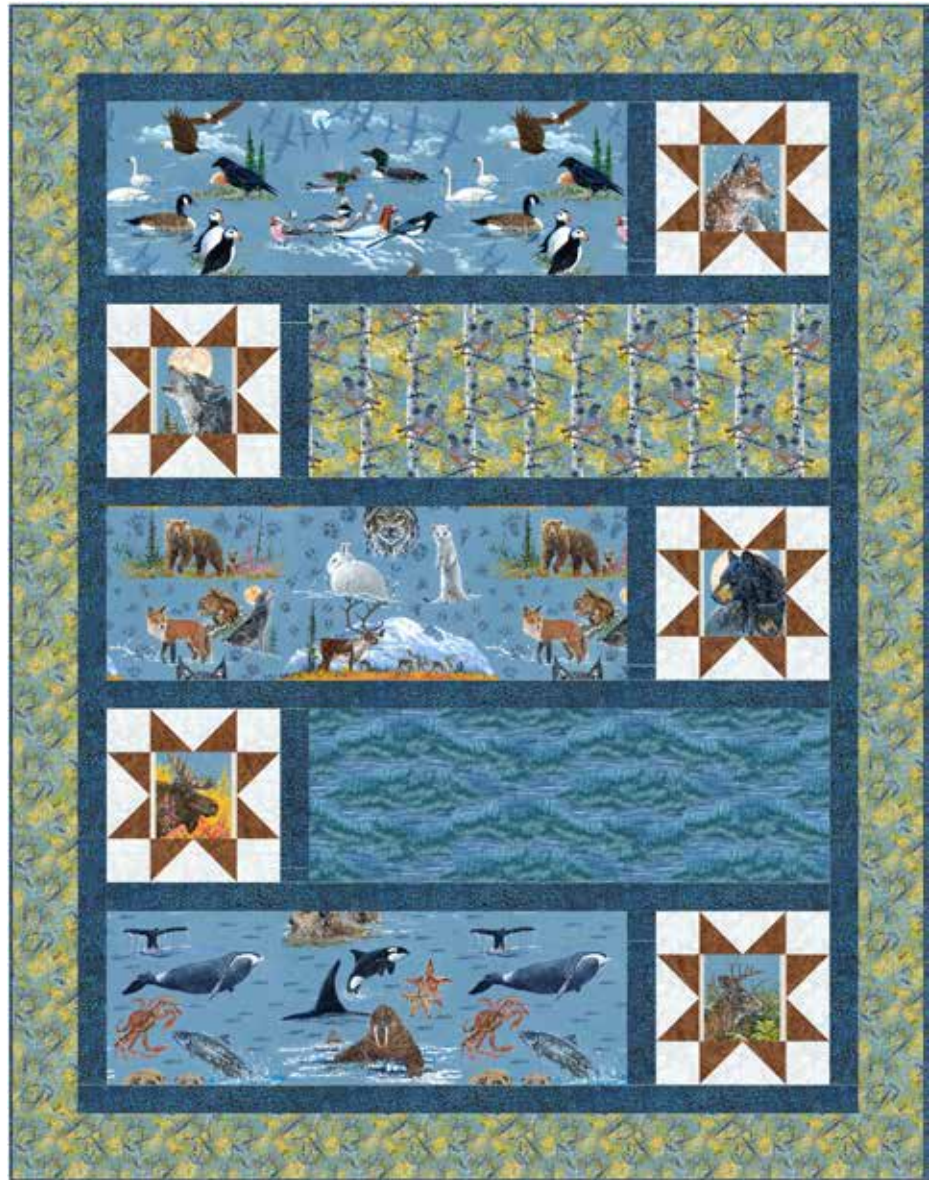

BEGINNER | 1 DAY CLASS

ABOUT FACE

Finished Quilt: 63 1/2" x 81 1/2"

Quilt design by Quilting Renditions, featuring Land Sea Sky, a Hoffman Spectrum Digital Print collection designed by celebrated artist Jon Van Zyle.

For the nature lover at heart, this quilt brings the outdoor magistry inside!

Y5861 258-Cerulean

Y5862 258-Cerulean

Y5863 258-Cerulean

Y5865 20-Natural

Y5869 126-Birch

Y5871 126-Birch

Y5874 752-River

885 443-Seasalt

885 758-Dark Blue

1895 502-Coconut

FABRICS	1 KIT	8 KITS	FABRICS	1 KIT	8 KITS
Y5861 258-Cerulean	1/2 Yard	1 Bolt	Y5871 126-Birch	1 1/4 Yds.	1 Bolt
Y5862 258-Cerulean	1/2 Yard	1 Bolt	Y5874 752-River	1/2 Yard	1 Bolt
Y5863 258-Cerulean	1/2 Yard	1 Bolt	885 443-Seasalt	2/3 Yard	1 Bolt
Y5865 20-Natural	1 Row	1 Bolt	885 758-Dark Blue	1 3/4 Yds.*	1 Bolt
Y5869 126-Birch	1/2 Yard	1 Bolt	1895 502-Coconut	1/2 Yard	1 Bolt