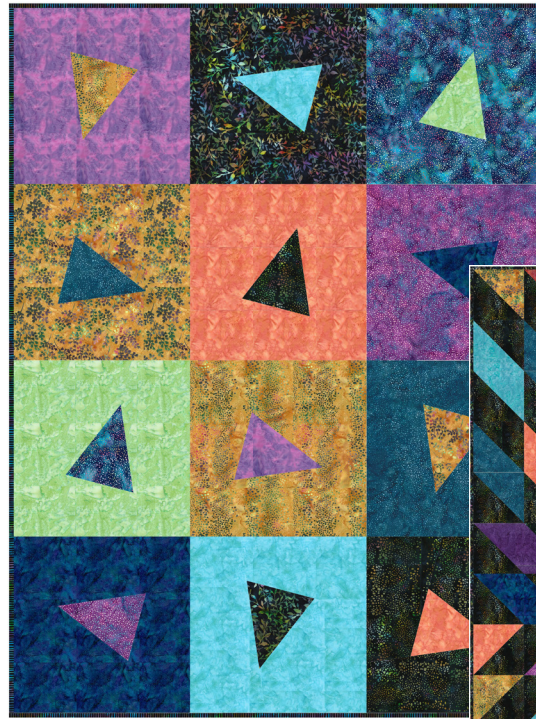

BEGINNER | 1 DAY CLASS

# ACROBATIC & SOLAR FLARE

Acrobatic: 42" x 56"  
Solar Flare: 66" x 72"

Quilt designs by Villa Rosa Designs, featuring Hoffman Bali Batiks, the Night Sky collection.

Funky colors full of personality, these quilts brighten up any space!

Villa Rosa Designs

Acrobatic: 42" x 56"

Solar Flare: 66" x 72"

ACROBATIC

SOLAR FLARE

X2613 432-Dijon

X2613 532-Aurora

X2617 532-Aurora

FABRICS	ACRO 1 kit	ACRO 30 kits	SOLAR 1 kit	SOLAR 12 kits
R2284 657-Spectrum	1/2 Yard*	1 Bolt	—	—
X2613 432-Dijon	1 FQ	1 Bolt	1 FQ	1 Bolt
X2613 532-Aurora	1 FQ	1 Bolt	2 1/2 Yards	2 Bolts
X2617 532-Aurora	1 FQ	1 Bolt	3/4 Yard*	1 Bolt
X2619 432-Dijon	1 FQ	1 Bolt	1 FQ	1 Bolt
885 34-Eggplant	—	—	1 FQ	1 Bolt
885 66-Autumn	—	—	1 FQ	1 Bolt
885 333-Peony	1 FQ	1 Bolt	1 FQ	1 Bolt
885 518-Splash	1 FQ	1 Bolt	1 FQ	1 Bolt
885 558-Lupine	1 FQ	1 Bolt	1 FQ	1 Bolt
885 760-Colorful	1 FQ	1 Bolt	—	—
1895 13-Orange	1 FQ	1 Bolt	1 FQ	1 Bolt
1895 91-Amethyst	1 FQ	1 Bolt	1 FQ	1 Bolt
1895 498-Monstera	—	—	1 FQ	1 Bolt
1895 303-Frog	—	—	—	—
1895 591-June	1 FQ	1 Bolt	—	—
1895 560-Tide Pool	—	—	1 FQ	1 Bolt
1895 591-June	1 FQ	1 Bolt	—	—