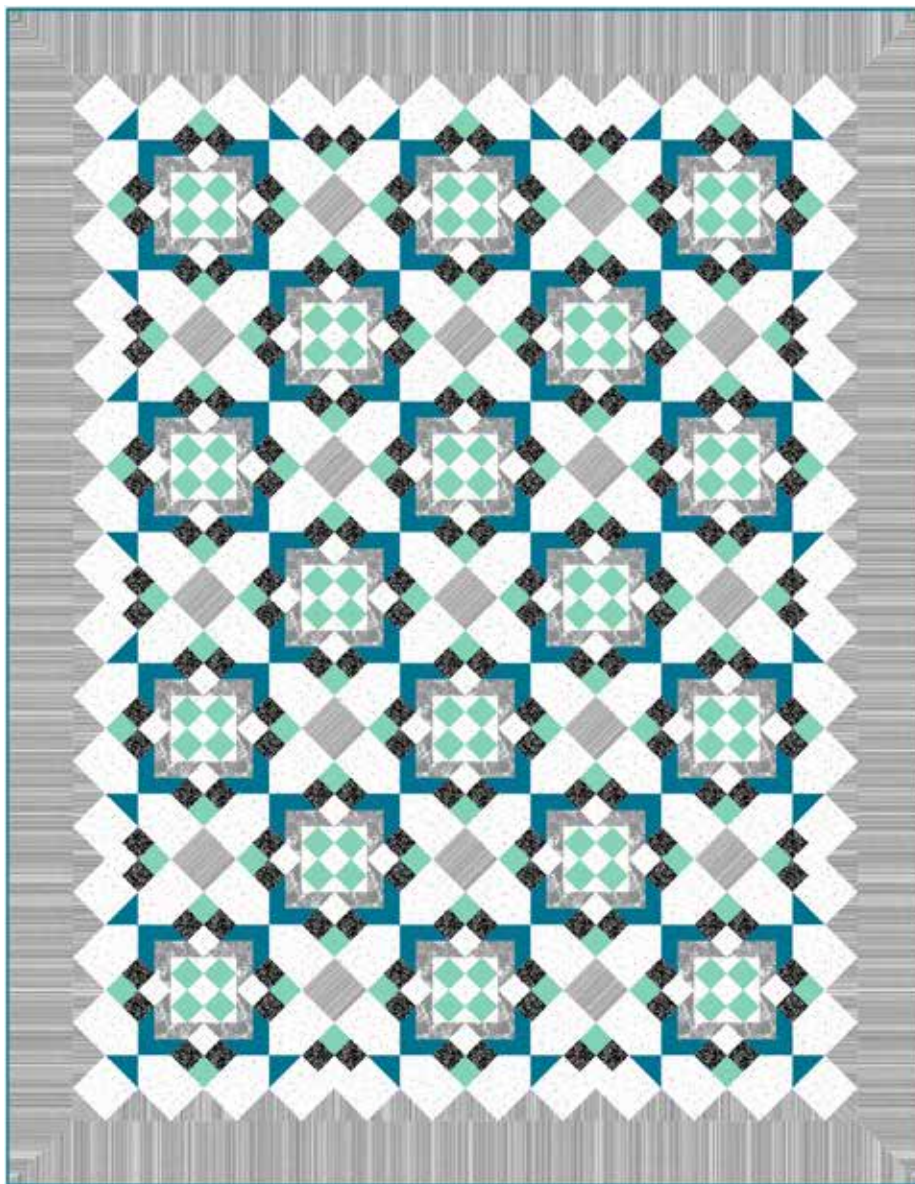

ANTIQUE TILES

Finished Quilt: 78" x 101"

Quilt design by QuiltFOX Design, featuring Sparkle & Fade.

A cool combination of refreshing teals & sparkly fabrics make these tiles come to life.

T4878 41-Aqua

T4878 341-Wade

U4999 55S-Charcoal Silver

U5000 4S-Black Silver

U5001 3S-White Silver

U5002 55S-Charcoal Silver

FABRICS	1 KIT	6 KITS
T4878 41-Aqua	3/4 Yard	1 Bolt
T4878 341-Wade	1 3/4 Yards*	1 Bolt
U4999 55S-Charcoal Silver	1 Yard	1 Bolt
U5000 4S-Black Silver	1 Yard	1 Bolt
U5001 3S-White Silver	4 Yards	2 Bolts
U5002 55S-Charcoal Silver	2 1/2 Yards	1 Bolt