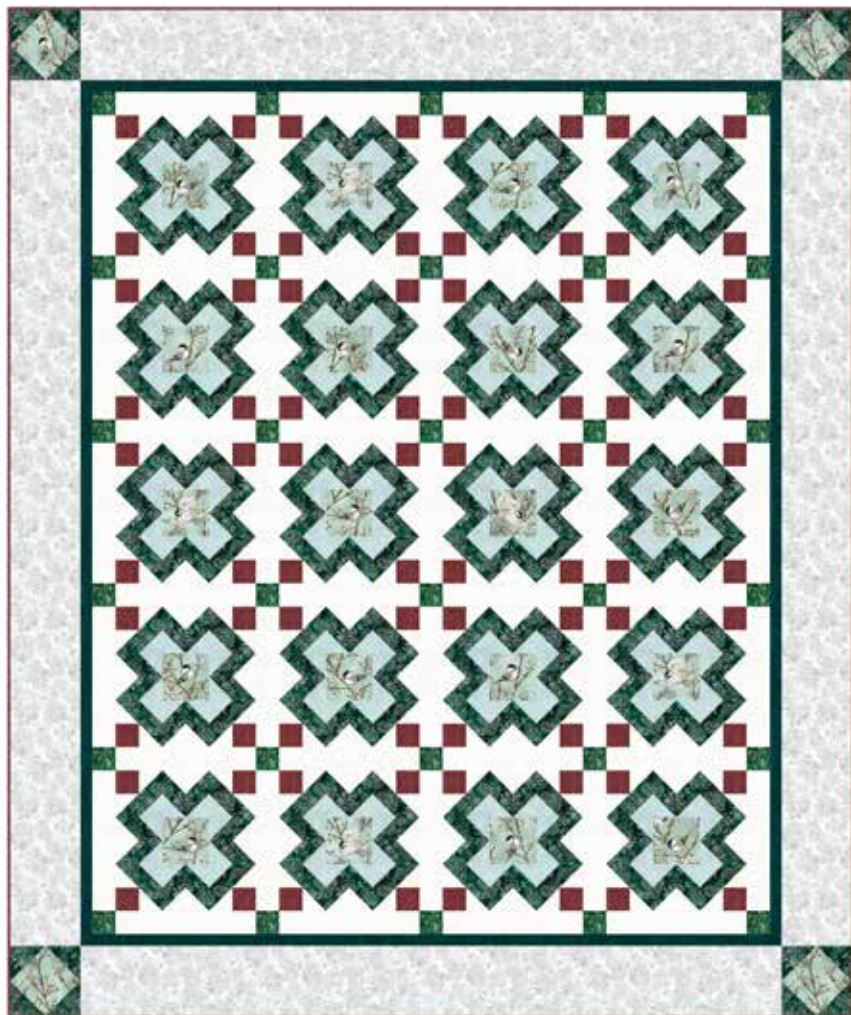

ARDMORE

Finished Quilt: 72" x 86"

Quilt design by Bear Hug Quiltworks, featuring Cotton and Pine.

A stunning border frames these fun checks and crosses!

G8555 3S-White Silver

S4705 83-Barn Red

S4705 703-Deep Teal

V5325 113-Frost

X5556 79S-Seafoam Silver

X5558 60S-Hunter Silver

X5559 31S-Emerald Silver

X5559 483S-Fog Silver

FABRICS	1 KIT	8 KITS
G8555 3S-White Silver	2 3/8 Yards	2 Bolts
S4705 83-Barn Red	1 1/4 Yards*	1 Bolt
S4705 703-Deep Teal	5/8 Yard	1 Bolt
V5325 113-Frost	1 Yard	1 Bolt
X5556 79S-Seafoam Silver	3/4 Yard	1 Bolt
X5558 60S-Hunter Silver	1/2 Yard	1 Bolt
X5559 31S-Emerald Silver	1 7/8 Yards	1 Bolt
X5559 483S-Fog Silver	1 7/8 Yards	1 Bolt